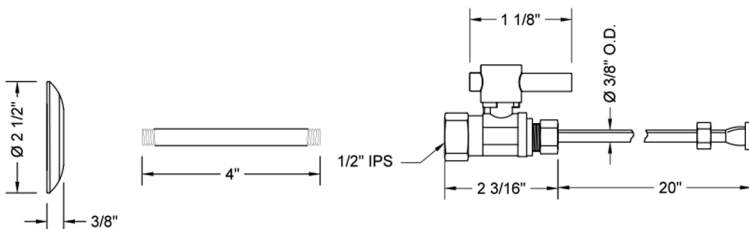

Quarter Turn Straight Pattern 1/2" IPS x 3/8" O.D. Toilet Supply Kit with Contempo Lever Handle, 20" Supply Tube, Escutcheon

Model #: 619-2-72-

FEATURES:

- Complete Toilet Supply Kit
- Kit contains:
 - (1) Quarter Turn Straight Pattern 1/2" IPS x 3/8" O.D. Supply Valve with Contempo lever Handle P/N 619-2
 - (1) 20" Copper Supply Tube P/N 772
 - (1) Escutcheon P/N 741 (ULB P/N 6015)
 - (1) 1/2" Brass Nipple P/N 801-12.4

SPECIFICATION DRAWING:

COMPONENTS	
DESCRIPTION	QTY:
STRAIGHT VALVE - CONTEMPO LEVER HANDLE	1
20" X 3/8" O.D. SUPPLY TUBE	1
ESCUTCHEON	1
PLASTIC FILL VALVE COUPLING NUT	1
4" NIPPLE	1

AVAILABLE HANDLES: