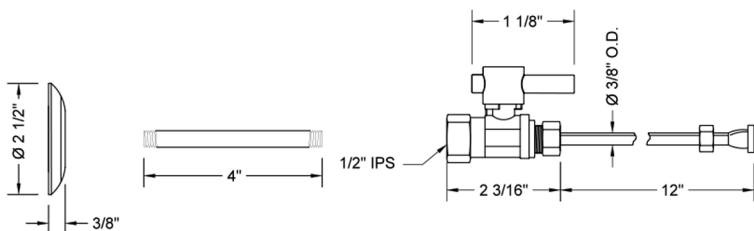

# Quarter Turn Straight Pattern 1/2" IPS x 3/8" O.D. Toilet Supply Kit with Contempo Lever Handle, 12" Supply Tube, Escutcheon

**Model #: 619-2-71-**

## FEATURES:

- Complete Toilet Supply Kit
- Kit contains:
  - (1) Quarter Turn Straight Pattern 1/2" IPS x 3/8" O.D. Supply Valve with Contempo lever Handle P/N 619-2
  - (1) 12" Copper Supply Tube P/N 771
  - (1) Escutcheon P/N 741 (ULB P/N 6015)
  - (1) 1/2" Brass Nipple P/N 801-12.4

## SPECIFICATION DRAWING:

COMPONENTS	
DESCRIPTION	QTY:
STRAIGHT VALVE - CONTEMPO LEVER HANDLE	1
12" X 3/8" O.D. SUPPLY TUBE	1
ESCUTCHEON	1
PLASTIC FILL VALVE COUPLING NUT	1
4" NIPPLE	1