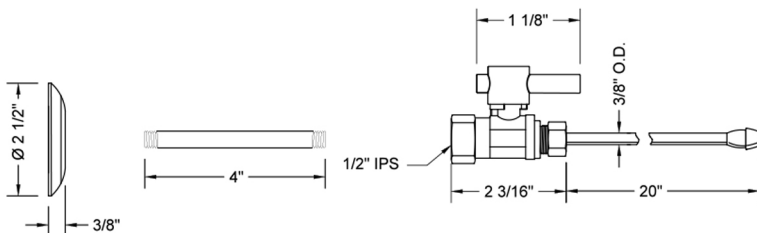

Quarter Turn Straight Pattern 1/2" IPS x 3/8" O.D. Faucet Supply Kit with Contempo Lever Handle, 20" Supply Tubes, Escutcheons

Model #: 619-2-62-

FEATURES:

- Complete Faucet Supply Kit
- Kit contains:
 - (2) Quarter Turn Straight Pattern 1/2" IPS x 3/8" O.D. Supply Valve with Contempo Lever Handle P/N 619-2
 - (2) 20" Copper Supply Tubes P/N 662
 - (2) Escutcheons P/N 741 (ULB P/N 6015)
 - (2) 1/2" Brass Nipples P/N 801-12.4

SPECIFICATION DRAWING:

COMPONENTS	
DESCRIPTION	QTY:
STRAIGHT VALVE - CONTEMPO LEVER HANDLE	2
20" X 3/8" O.D. SUPPLY TUBE	2
2 1/2" SURE GRIP ESCUTCHEON	2
4" NIPPLE	2

AVAILABLE HANDLES: