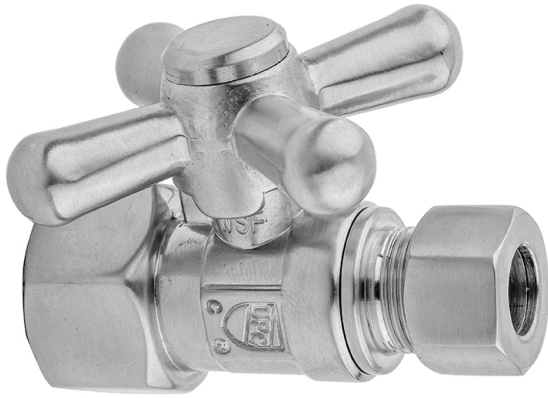

Quarter Turn Straight Pattern 3/8" IPS x 3/8" O.D. Supply Valve with Standard Cross Handle

Model #: 618-

FEATURES:

- Straight pattern IPS x 3/8" O.D. quarter turn ball valve
- 3/8" IPS inlet x 3/8" O.D. outlet
- All brass body and stem
- White Porcelain button available - "H", "C" & plain for standard cross handle only

AVAILABLE FINISHES:

| | | |
|-------------------------|---------------------|-----------------------|
| Polished Chrome (PCH) | Satin Chrome (SC) | Bronze Umber (BU) |
| Satin Nickel (SN) | Pewter (PEW) | Caramel Bronze (CB) |
| Polished Nickel (PN) | Antique Brass (AB) | Antique Copper (ACU) |
| Oil-Rubbed Bronze (ORB) | Polished Brass (PB) | Polished Copper (PCU) |
| Vintage Bronze (VB) | Satin Brass (SB) | Matte Black (MBK) |
| Satin Gold (SG) | Polished Gold (PG) | Black Nickel (BKN) |
| Bombay Gold (BG) | Jewelers Gold (JG) | Europa Bronze (EB) |
| White (WH) | Sedona Beige (SDB) | Tristan Brass (TB) |
| Unlacquered Brass (ULB) | Satin Cooper (SCU) | |