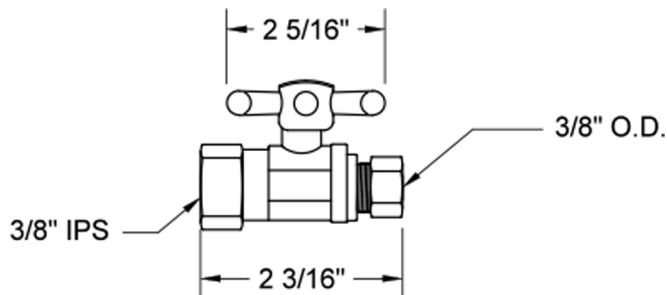

Quarter Turn Straight Pattern 3/8" IPS x 3/8" O.D. Supply Valve with Standard Cross Handle

Model #: 618-

FEATURES:

- Straight pattern IPS x 3/8" O.D. quarter turn ball valve
- 3/8" IPS inlet x 3/8" O.D. outlet
- All brass body and stem
- White Porcelain button available - "H", "C" & plain for standard cross handle only

AVAILABLE FINISHES:

Polished Chrome (PCH)	Satin Chrome (SC)	Bronze Umber (BU)
Satin Nickel (SN)	Pewter (PEW)	Caramel Bronze (CB)
Polished Nickel (PN)	Antique Brass (AB)	Antique Copper (ACU)
Oil-Rubbed Bronze (ORB)	Polished Brass (PB)	Polished Copper (PCU)
Vintage Bronze (VB)	Satin Brass (SB)	Matte Black (MBK)
Satin Gold (SG)	Polished Gold (PG)	Black Nickel (BKN)
Bombay Gold (BG)	Jewelers Gold (JG)	Europa Bronze (EB)
White (WH)	Sedona Beige (SDB)	Tristan Brass (TB)
Unlacquered Brass (ULB)	Satin Cooper (SCU)	

SPECIFICATION DRAWING:

AVAILABLE HANDLES: