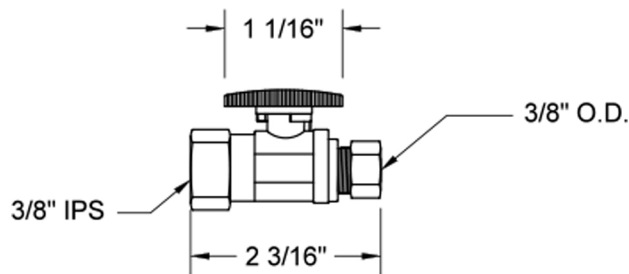

Quarter Turn Straight Pattern 3/8" IPS x 3/8" O.D. Supply Valve with Oval Handle

Model #: 618-8-

FEATURES:

- Straight pattern IPS x 3/8" O.D. quarter turn ball valve
- 3/8" IPS inlet x 3/8" O.D. outlet
- All brass body and stem

AVAILABLE FINISHES:

Polished Chrome (PCH)	Satin Chrome (SC)	Bronze Umber (BU)
Satin Nickel (SN)	Pewter (PEW)	Caramel Bronze (CB)
Polished Nickel (PN)	Antique Brass (AB)	Antique Copper (ACU)
Oil-Rubbed Bronze (ORB)	Polished Brass (PB)	Polished Copper (PCU)
Vintage Bronze (VB)	Satin Brass (SB)	Matte Black (MBK)
Satin Gold (SG)	Polished Gold (PG)	Black Nickel (BKN)
Bombay Gold (BG)	Jewelers Gold (JG)	Europa Bronze (EB)
White (WH)	Sedona Beige (SDB)	Tristan Brass (TB)
Satin Cooper (SCU)		

SPECIFICATION DRAWING:

AVAILABLE HANDLES:

COMPLIANCES:

Complies with: ASME A112.18.1-2012/CSA B125.1-12