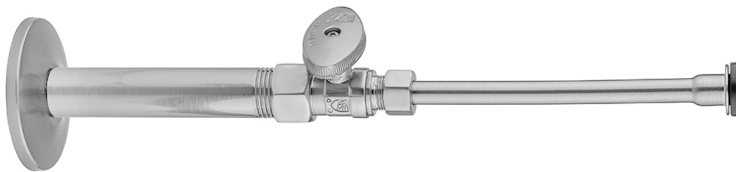

# Quarter Turn Straight Pattern 3/8" IPS x 3/8" O.D. Toilet Supply Kit with Oval Handle, 20" Supply Tube, Escutcheon

**Model #: 618-8-72-**

## FEATURES:

- Complete Toilet Supply Kit
- Kit contains:
  - (1) Quarter Turn Straight Pattern 3/8" IPS x 3/8" O.D. Supply Valve with Oval Handle P/N 618-8
  - (1) 20" Copper Supply Tube P/N 772
  - (1) Escutcheon P/N 740 (ULB P/N 6015)
  - (1) 3/8" Brass Nipple P/N 801-38.4

## AVAILABLE FINISHES:

Polished Chrome (PCH)	Satin Chrome (SC)	Bronze Umber (BU)
Satin Nickel (SN)	Pewter (PEW)	Caramel Bronze (CB)
Polished Nickel (PN)	Antique Brass (AB)	Antique Copper (ACU)
Oil-Rubbed Bronze (ORB)	Polished Brass (PB)	Polished Copper (PCU)
Vintage Bronze (VB)	Satin Brass (SB)	Matte Black (MBK)
Satin Gold (SG)	Polished Gold (PG)	Black Nickel (BKN)
Bombay Gold (BG)	Jewelers Gold (JG)	Europa Bronze (EB)
White (WH)	Sedona Beige (SDB)	Tristan Brass (TB)
Satin Cooper (SCU)		

## SPECIFICATION DRAWING:

COMPONENTS	
DESCRIPTION	QTY:
STRAIGHT VALVE - OVAL HANDLE	1
20" X 3/8" O.D. SUPPLY TUBE	1
ESCUTCHEON	1
PLASTIC FILL VALVE COUPLING NUT	1
4" NIPPLE	1