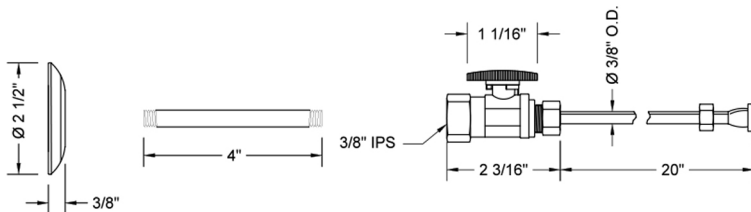

# Quarter Turn Straight Pattern 3/8" IPS x 3/8" O.D. Toilet Supply Kit with Oval Handle, 20" Supply Tube, Escutcheon

**Model #: 618-8-72-**

## FEATURES:

- Complete Toilet Supply Kit
- Kit contains:
  - (1) Quarter Turn Straight Pattern 3/8" IPS x 3/8" O.D. Supply Valve with Oval Handle P/N 618-8
  - (1) 20" Copper Supply Tube P/N 772
  - (1) Escutcheon P/N 740 (ULB P/N 6015)
  - (1) 3/8" Brass Nipple P/N 801-38.4

## SPECIFICATION DRAWING:

COMPONENTS	
DESCRIPTION	QTY:
STRAIGHT VALVE - OVAL HANDLE	1
20" X 3/8" O.D. SUPPLY TUBE	1
ESCUTCHEON	1
PLASTIC FILL VALVE COUPLING NUT	1
4" NIPPLE	1