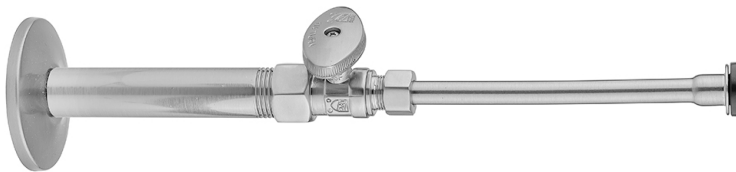

Quarter Turn Straight Pattern 3/8" IPS x 3/8" O.D. Toilet Supply Kit with Oval Handle, 12" Supply Tube, Escutcheon

Model #: 618-8-71-

FEATURES:

- Complete Toilet Supply Kit
- Kit contains:
 - (1) Quarter Turn Straight Pattern 3/8" IPS x 3/8" O.D. Supply Valve with Oval Handle P/N 618-8
 - (1) 12" Copper Supply Tube P/N 771
 - (1) Escutcheon P/N 740 (ULB P/N 6015)
 - (1) 3/8" Brass Nipple P/N 801-38.4

AVAILABLE FINISHES:

Polished Chrome (PCH)	Satin Chrome (SC)	Bronze Umber (BU)
Satin Nickel (SN)	Pewter (PEW)	Caramel Bronze (CB)
Polished Nickel (PN)	Antique Brass (AB)	Antique Copper (ACU)
Oil-Rubbed Bronze (ORB)	Polished Brass (PB)	Polished Copper (PCU)
Vintage Bronze (VB)	Satin Brass (SB)	Matte Black (MBK)
Satin Gold (SG)	Polished Gold (PG)	Black Nickel (BKN)
Bombay Gold (BG)	Jewelers Gold (JG)	Europa Bronze (EB)
White (WH)	Sedona Beige (SDB)	Tristan Brass (TB)
Satin Cooper (SCU)		

SPECIFICATION DRAWING:

COMPONENTS	
DESCRIPTION	QTY:
STRAIGHT VALVE - OVAL HANDLE	1
12" X 3/8" O.D. SUPPLY TUBE	1
ESCUTCHEON	1
PLASTIC FILL VALVE COUPLING NUT	1
4" NIPPLE	1

AVAILABLE HANDLES: