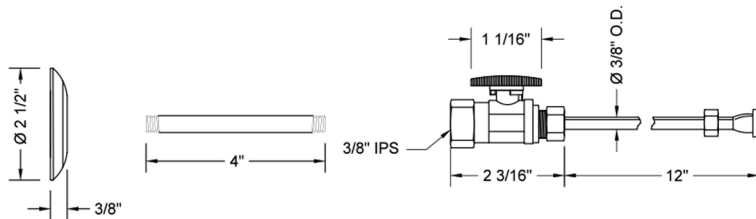

Quarter Turn Straight Pattern 3/8" IPS x 3/8" O.D. Toilet Supply Kit with Oval Handle, 12" Supply Tube, Escutcheon

Model #: 618-8-71-

FEATURES:

- Complete Toilet Supply Kit
- Kit contains:
 - (1) Quarter Turn Straight Pattern 3/8" IPS x 3/8" O.D. Supply Valve with Oval Handle P/N 618-8
 - (1) 12" Copper Supply Tube P/N 771
 - (1) Escutcheon P/N 740 (ULB P/N 6015)
 - (1) 3/8" Brass Nipple P/N 801-38.4

SPECIFICATION DRAWING:

COMPONENTS	
DESCRIPTION	QTY:
STRAIGHT VALVE - OVAL HANDLE	1
12" X 3/8" O.D. SUPPLY TUBE	1
ESCUTCHEON	1
PLASTIC FILL VALVE COUPLING NUT	1
4" NIPPLE	1

AVAILABLE HANDLES: