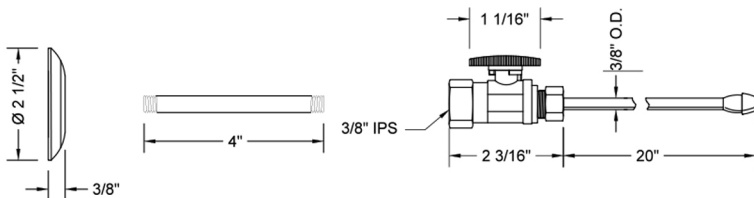

# Quarter Turn Straight Pattern 3/8" IPS x 3/8" O.D. Faucet Supply Kit with Oval Handle, 20" Supply Tubes, Escutcheons

**Model #: 618-8-62-**

## FEATURES:

- Complete Faucet Supply Kit
- Kit contains:
  - (2) Quarter Turn Straight Pattern 3/8" IPS x 3/8" O.D. Supply Valve with Oval Handle P/N 618-8
  - (2) 20" Copper Supply Tubes P/N 662
  - (2) Escutcheons P/N 740 (ULB P/N 6015)
  - (2) 3/8" Brass Nipples P/N 801-38.4

## SPECIFICATION DRAWING:

COMPONENTS	
DESCRIPTION	QTY:
STRAIGHT VALVE - OVAL HANDLE	2
20" X 3/8" O.D. SUPPLY TUBE	2
2 1/2" SURE GRIP ESCUTCHEON	2
4" NIPPLE	2