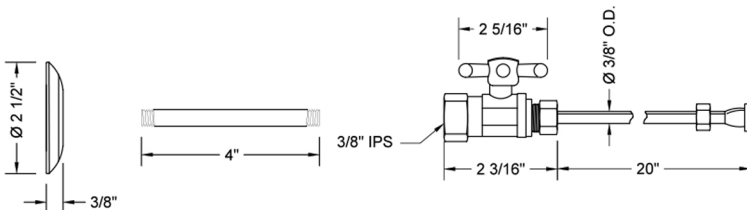

Quarter Turn Straight Pattern 3/8" IPS x 3/8" O.D. Toilet Supply Kit with Standard Cross Handle, 20" Supply Tube, Escutcheon

Model #: 618-72-

FEATURES:

- Complete Toilet Supply Kit
- Kit contains:
 - (1) Quarter Turn Straight Pattern 3/8" IPS x 3/8" O.D. Supply Valve with Standard Cross Handle P/N 618
 - (1) 20" Copper Supply Tube P/N 772
 - (1) Escutcheon P/N 740 (ULB P/N 6015)
 - (1) 3/8" Brass Nipple P/N 801-38.4

SPECIFICATION DRAWING:

COMPONENTS	
DESCRIPTION	QTY:
STRAIGHT VALVE - STANDARD CROSS HANDLE	1
20" X 3/8" O.D. SUPPLY TUBE	1
ESCUTCHEON	1
PLASTIC FILL VALVE COUPLING NUT	1
4" NIPPLE	1

AVAILABLE HANDLES: