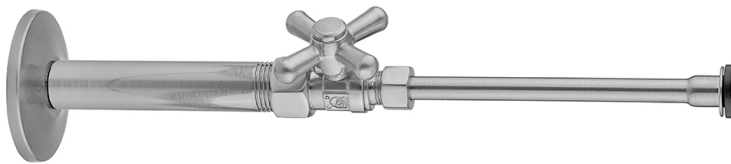

Quarter Turn Straight Pattern 3/8" IPS x 3/8" O.D. Toilet Supply Kit with Standard Cross Handle, 20" Supply Tube, Escutcheon

Model #: 618-72-

FEATURES:

- Complete Toilet Supply Kit
- Kit contains:
 - (1) Quarter Turn Straight Pattern 3/8" IPS x 3/8" O.D. Supply Valve with Standard Cross Handle P/N 618
 - (1) 20" Copper Supply Tube P/N 772
 - (1) Escutcheon P/N 740 (ULB P/N 6015)
 - (1) 3/8" Brass Nipple P/N 801-38.4

AVAILABLE FINISHES:

Polished Chrome (PCH)	Satin Chrome (SC)	Bronze Umber (BU)
Satin Nickel (SN)	Pewter (PEW)	Caramel Bronze (CB)
Polished Nickel (PN)	Antique Brass (AB)	Antique Copper (ACU)
Oil-Rubbed Bronze (ORB)	Polished Brass (PB)	Polished Copper (PCU)
Vintage Bronze (VB)	Satin Brass (SB)	Matte Black (MBK)
Satin Gold (SG)	Polished Gold (PG)	Black Nickel (BKN)
Bombay Gold (BG)	Jewelers Gold (JG)	Europa Bronze (EB)
White (WH)	Sedona Beige (SDB)	Tristan Brass (TB)
Unlacquered Brass (ULB)	Satin Cooper (SCU)	

SPECIFICATION DRAWING:

COMPONENTS	
DESCRIPTION	QTY:
STRAIGHT VALVE - STANDARD CROSS HANDLE	1
20" X 3/8" O.D. SUPPLY TUBE	1
ESCUTCHEON	1
PLASTIC FILL VALVE COUPLING NUT	1
4" NIPPLE	1

AVAILABLE HANDLES: