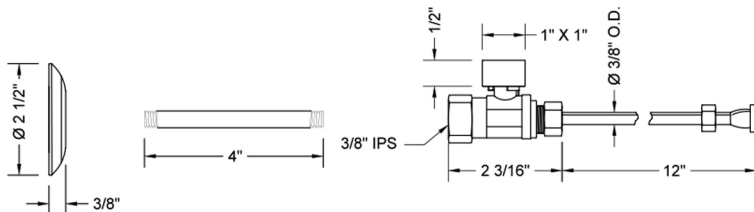

# Quarter Turn Straight Pattern 3/8" IPS x 3/8" O.D. Toilet Supply Kit with Square Handle, 12" Supply Tube, Escutcheon

**Model #: 618-7-71-**

## FEATURES:

- Complete Toilet Supply Kit
- Kit contains:
  - (1) Quarter Turn Straight Pattern 3/8" IPS x 3/8" O.D. Supply Valve with Square Handle P/N 618-7
  - (1) 12" Copper Supply Tube P/N 771
  - (1) Escutcheon P/N 740 (ULB P/N 6015)
  - (1) 3/8" Brass Nipple P/N 801-38.4

## SPECIFICATION DRAWING:

COMPONENTS	
DESCRIPTION	QTY:
STRAIGHT VALVE - SQUARE HANDLE	1
12" X 3/8" O.D. SUPPLY TUBE	1
ESCUTCHEON	1
PLASTIC FILL VALVE COUPLING NUT	1
4" NIPPLE	1