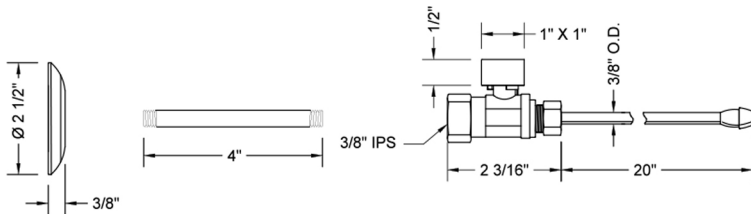

Quarter Turn Straight Pattern 3/8" IPS x 3/8" O.D. Faucet Supply Kit with Square Handle, 20" Supply Tubes, Escutcheons

Model #: 618-7-62-

FEATURES:

- Complete Faucet Supply Kit
- Kit contains:
 - (2) Quarter Turn Straight Pattern 3/8" IPS x 3/8" O.D. Supply Valve with Square Handle P/N 618-7
 - (2) 20" Copper Supply Tubes P/N 662
 - (2) Escutcheons P/N 740 (ULB P/N 6015)
 - (2) 3/8" Brass Nipples P/N 801-38.4

SPECIFICATION DRAWING:

COMPONENTS	
DESCRIPTION	QTY:
STRAIGHT VALVE - SQUARE HANDLE	2
20" X 3/8" O.D. SUPPLY TUBE	2
2 1/2" SURE GRIP ESCUTCHEON	2
4" NIPPLE	2

AVAILABLE HANDLES: