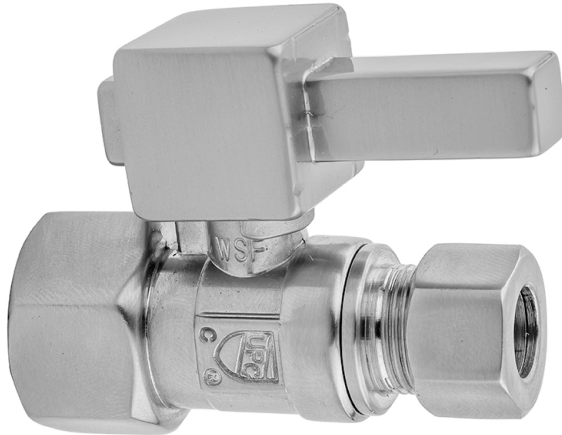

Quarter Turn Straight Pattern 3/8" IPS x 3/8" O.D. Supply Valve with Square Lever

Model #: 618-6-

FEATURES:

- Straight pattern IPS x 3/8" O.D. quarter turn ball valve
- 3/8" IPS inlet x 3/8" O.D. outlet
- All brass body and stem

AVAILABLE FINISHES:

Polished Chrome (PCH)	Satin Chrome (SC)	Bronze Umber (BU)
Satin Nickel (SN)	Pewter (PEW)	Caramel Bronze (CB)
Polished Nickel (PN)	Antique Brass (AB)	Antique Copper (ACU)
Oil-Rubbed Bronze (ORB)	Polished Brass (PB)	Polished Copper (PCU)
Vintage Bronze (VB)	Satin Brass (SB)	Matte Black (MBK)
Satin Gold (SG)	Polished Gold (PG)	Black Nickel (BKN)
Bombay Gold (BG)	Jewelers Gold (JG)	Europa Bronze (EB)
White (WH)	Sedona Beige (SDB)	Tristan Brass (TB)
Unlacquered Brass (ULB)	Satin Cooper (SCU)	