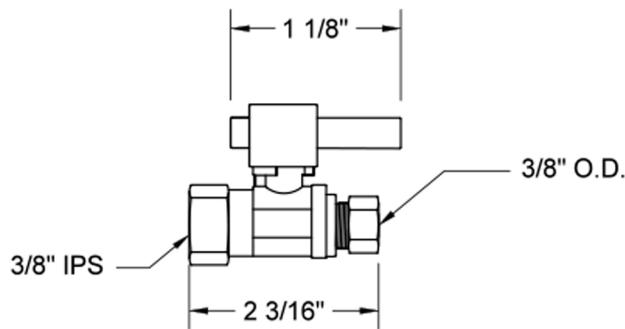

Quarter Turn Straight Pattern 3/8" IPS x 3/8" O.D. Supply Valve with Square Lever

Model #: 618-6-

FEATURES:

- Straight pattern IPS x 3/8" O.D. quarter turn ball valve
- 3/8" IPS inlet x 3/8" O.D. outlet
- All brass body and stem

AVAILABLE FINISHES:

Polished Chrome (PCH)	Satin Chrome (SC)	Bronze Umber (BU)
Satin Nickel (SN)	Pewter (PEW)	Caramel Bronze (CB)
Polished Nickel (PN)	Antique Brass (AB)	Antique Copper (ACU)
Oil-Rubbed Bronze (ORB)	Polished Brass (PB)	Polished Copper (PCU)
Vintage Bronze (VB)	Satin Brass (SB)	Matte Black (MBK)
Satin Gold (SG)	Polished Gold (PG)	Black Nickel (BKN)
Bombay Gold (BG)	Jewelers Gold (JG)	Europa Bronze (EB)
White (WH)	Sedona Beige (SDB)	Tristan Brass (TB)
Unlacquered Brass (ULB)	Satin Cooper (SCU)	

SPECIFICATION DRAWING:

AVAILABLE HANDLES:

COMPLIANCES:

Complies with: ASME A112.18.1-2012/CSA B125.1-12