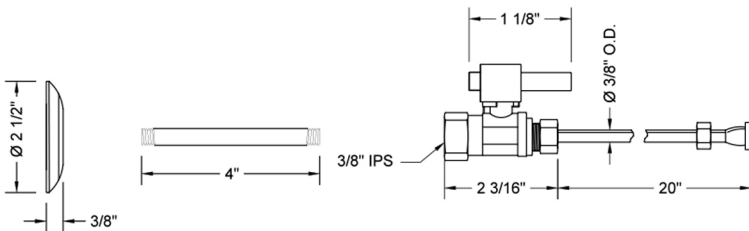

Quarter Turn Straight Pattern 3/8" IPS x 3/8" O.D. Toilet Supply Kit with Square lever Handle, 20" Supply Tube, Escutcheon

Model #: 618-6-72-

FEATURES:

- Complete Toilet Supply Kit
- Kit contains:
 - (1) Quarter Turn Straight Pattern 3/8" IPS x 3/8" O.D. Supply Valve with Square lever Handle P/N 618-6
 - (1) 20" Copper Supply Tube P/N 772
 - (1) Escutcheon P/N 740 (ULB P/N 6015)
 - (1) 3/8" Brass Nipple P/N 801-38.4

SPECIFICATION DRAWING:

COMPONENTS	
DESCRIPTION	QTY:
STRAIGHT VALVE - SQUARE LEVER HANDLE	1
20" X 3/8" O.D. SUPPLY TUBE	1
ESCUTCHEON	1
PLASTIC FILL VALVE COUPLING NUT	1
4" NIPPLE	1

AVAILABLE HANDLES: