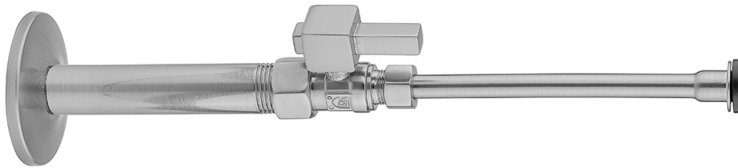

Quarter Turn Straight Pattern 3/8" IPS x 3/8" O.D. Toilet Supply Kit with Square lever Handle, 20" Supply Tube, Escutcheon

Model #: 618-6-72-

FEATURES:

- Complete Toilet Supply Kit
- Kit contains:
 - (1) Quarter Turn Straight Pattern 3/8" IPS x 3/8" O.D. Supply Valve with Square lever Handle P/N 618-6
 - (1) 20" Copper Supply Tube P/N 772
 - (1) Escutcheon P/N 740 (ULB P/N 6015)
 - (1) 3/8" Brass Nipple P/N 801-38.4

AVAILABLE FINISHES:

Polished Chrome (PCH)	Satin Chrome (SC)	Bronze Umber (BU)
Satin Nickel (SN)	Pewter (PEW)	Caramel Bronze (CB)
Polished Nickel (PN)	Antique Brass (AB)	Antique Copper (ACU)
Oil-Rubbed Bronze (ORB)	Polished Brass (PB)	Polished Copper (PCU)
Vintage Bronze (VB)	Satin Brass (SB)	Matte Black (MBK)
Satin Gold (SG)	Polished Gold (PG)	Black Nickel (BKN)
Bombay Gold (BG)	Jewelers Gold (JG)	Europa Bronze (EB)
White (WH)	Sedona Beige (SDB)	Tristan Brass (TB)
Satin Cooper (SCU)		

SPECIFICATION DRAWING:

COMPONENTS	
DESCRIPTION	QTY:
STRAIGHT VALVE - SQUARE LEVER HANDLE	1
20" X 3/8" O.D. SUPPLY TUBE	1
ESCUTCHEON	1
PLASTIC FILL VALVE COUPLING NUT	1
4" NIPPLE	1

AVAILABLE HANDLES: