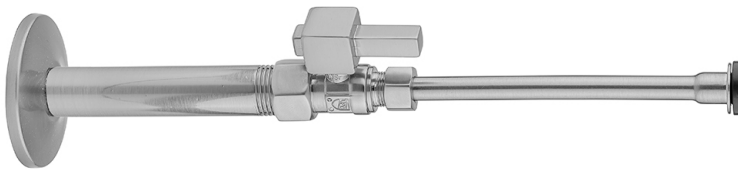

Quarter Turn Straight Pattern 3/8" IPS x 3/8" O.D. Toilet Supply Kit with Square lever Handle, 12" Supply Tube, Escutcheon

Model #: 618-6-71-

FEATURES:

- Complete Toilet Supply Kit
- Kit contains:
 - (1) Quarter Turn Straight Pattern 3/8" IPS x 3/8" O.D. Supply Valve with Square Lever Handle P/N 618-6
 - (1) 12" Copper Supply Tube P/N 771
 - (1) Escutcheon P/N 740 (ULB P/N 6015)
 - (1) 3/8" Brass Nipple P/N 801-38.4

AVAILABLE FINISHES:

Polished Chrome (PCH)	Satin Chrome (SC)	Bronze Umber (BU)
Satin Nickel (SN)	Pewter (PEW)	Caramel Bronze (CB)
Polished Nickel (PN)	Antique Brass (AB)	Antique Copper (ACU)
Oil-Rubbed Bronze (ORB)	Polished Brass (PB)	Polished Copper (PCU)
Vintage Bronze (VB)	Satin Brass (SB)	Matte Black (MBK)
Satin Gold (SG)	Polished Gold (PG)	Black Nickel (BKN)
Bombay Gold (BG)	Jewelers Gold (JG)	Europa Bronze (EB)
White (WH)	Sedona Beige (SDB)	Tristan Brass (TB)
Satin Cooper (SCU)		

SPECIFICATION DRAWING:

COMPONENTS	
DESCRIPTION	QTY:
STRAIGHT VALVE - SQUARE LEVER HANDLE	1
12" X 3/8" O.D. SUPPLY TUBE	1
ESCUTCHEON	1
PLASTIC FILL VALVE COUPLING NUT	1
4" NIPPLE	1

AVAILABLE HANDLES: