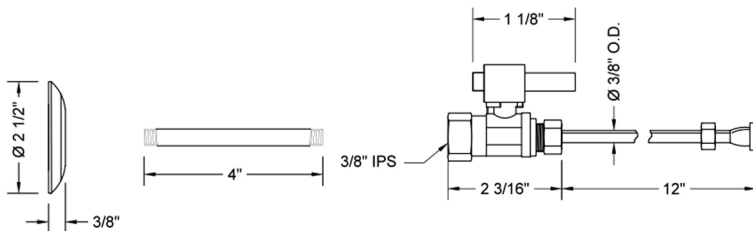

Quarter Turn Straight Pattern 3/8" IPS x 3/8" O.D. Toilet Supply Kit with Square lever Handle, 12" Supply Tube, Escutcheon

Model #: 618-6-71-

FEATURES:

- Complete Toilet Supply Kit
- Kit contains:
 - (1) Quarter Turn Straight Pattern 3/8" IPS x 3/8" O.D. Supply Valve with Square Lever Handle P/N 618-6
 - (1) 12" Copper Supply Tube P/N 771
 - (1) Escutcheon P/N 740 (ULB P/N 6015)
 - (1) 3/8" Brass Nipple P/N 801-38.4

SPECIFICATION DRAWING:

COMPONENTS	
DESCRIPTION	QTY:
STRAIGHT VALVE - SQUARE LEVER HANDLE	1
12" X 3/8" O.D. SUPPLY TUBE	1
ESCUTCHEON	1
PLASTIC FILL VALVE COUPLING NUT	1
4" NIPPLE	1

AVAILABLE HANDLES: