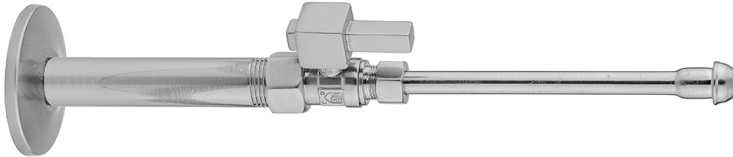

Quarter Turn Straight Pattern 3/8" IPS x 3/8" O.D. Faucet Supply Kit with Square Lever Handle, 20" Supply Tubes, Escutcheons

Model #: 618-6-62-

FEATURES:

- Complete Faucet Supply Kit
- Kit contains:
 - (2) Quarter Turn Straight Pattern 3/8" IPS x 3/8" O.D. Supply Valve with Square Lever Handle P/N 618-6
 - (2) 20" Copper Supply Tubes P/N 662
 - (2) Escutcheons P/N 740 (ULB P/N 6015)
 - (2) 3/8" Brass Nipples P/N 801-38.4

AVAILABLE FINISHES:

Polished Chrome (PCH)	Satin Chrome (SC)	Bronze Umber (BU)
Satin Nickel (SN)	Pewter (PEW)	Caramel Bronze (CB)
Polished Nickel (PN)	Antique Brass (AB)	Antique Copper (ACU)
Oil-Rubbed Bronze (ORB)	Polished Brass (PB)	Polished Copper (PCU)
Vintage Bronze (VB)	Satin Brass (SB)	Matte Black (MBK)
Satin Gold (SG)	Polished Gold (PG)	Black Nickel (BKN)
Bombay Gold (BG)	Jewelers Gold (JG)	Europa Bronze (EB)
White (WH)	Sedona Beige (SDB)	Tristan Brass (TB)
Satin Cooper (SCU)		

SPECIFICATION DRAWING:

COMPONENTS	
DESCRIPTION	QTY:
STRAIGHT VALVE - SQUARE LEVER HANDLE	2
20" X 3/8" O.D. SUPPLY TUBE	2
2 1/2" SURE GRIP ESCUTCHEON	2
4" NIPPLE	2

AVAILABLE HANDLES: