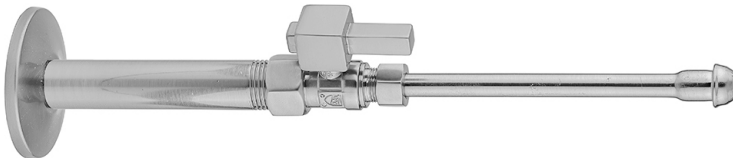

Quarter Turn Straight Pattern 3/8" IPS x 3/8" O.D. Faucet Supply Kit with Square Lever Handle, 20" Supply Tubes, Escutcheons

Model #: 618-6-62-

FEATURES:

- Complete Faucet Supply Kit
- Kit contains:
 - (2) Quarter Turn Straight Pattern 3/8" IPS x 3/8" O.D. Supply Valve with Square Lever Handle P/N 618-6
 - (2) 20" Copper Supply Tubes P/N 662
 - (2) Escutcheons P/N 740 (ULB P/N 6015)
 - (2) 3/8" Brass Nipples P/N 801-38.4

AVAILABLE FINISHES:

Polished Chrome (PCH)	Satin Chrome (SC)	Bronze Umber (BU)
Satin Nickel (SN)	Pewter (PEW)	Caramel Bronze (CB)
Polished Nickel (PN)	Antique Brass (AB)	Antique Copper (ACU)
Oil-Rubbed Bronze (ORB)	Polished Brass (PB)	Polished Copper (PCU)
Vintage Bronze (VB)	Satin Brass (SB)	Matte Black (MBK)
Satin Gold (SG)	Polished Gold (PG)	Black Nickel (BKN)
Bombay Gold (BG)	Jewelers Gold (JG)	Europa Bronze (EB)
White (WH)	Sedona Beige (SDB)	Tristan Brass (TB)
Satin Cooper (SCU)		

SPECIFICATION DRAWING:

COMPONENTS	
DESCRIPTION	QTY:
STRAIGHT VALVE - SQUARE LEVER HANDLE	2
20" X 3/8" O.D. SUPPLY TUBE	2
2 1/2" SURE GRIP ESCUTCHEON	2
4" NIPPLE	2

AVAILABLE HANDLES: