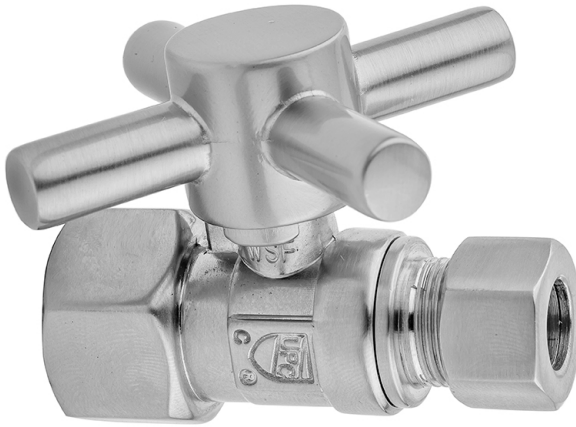

Quarter Turn Straight Pattern 3/8" IPS x 3/8" O.D. Supply Valve with Contempo Cross Handle

Model #: 618-4-

FEATURES:

- Straight pattern IPS x 3/8" O.D. quarter turn ball valve
- 3/8" IPS inlet x 3/8" O.D. outlet
- All brass body and stem

AVAILABLE FINISHES:

Polished Chrome (PCH)	Satin Chrome (SC)	Bronze Umber (BU)
Satin Nickel (SN)	Pewter (PEW)	Caramel Bronze (CB)
Polished Nickel (PN)	Antique Brass (AB)	Antique Copper (ACU)
Oil-Rubbed Bronze (ORB)	Polished Brass (PB)	Polished Copper (PCU)
Vintage Bronze (VB)	Satin Brass (SB)	Matte Black (MBK)
Satin Gold (SG)	Polished Gold (PG)	Black Nickel (BKN)
Bombay Gold (BG)	Jewelers Gold (JG)	Europa Bronze (EB)
White (WH)	Sedona Beige (SDB)	Tristan Brass (TB)
Unlacquered Brass (ULB)	Satin Cooper (SCU)	