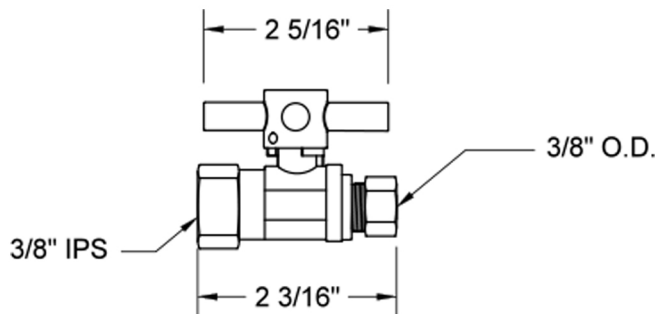

Quarter Turn Straight Pattern 3/8" IPS x 3/8" O.D. Supply Valve with Contempo Cross Handle

Model #: 618-4-

FEATURES:

- Straight pattern IPS x 3/8" O.D. quarter turn ball valve
- 3/8" IPS inlet x 3/8" O.D. outlet
- All brass body and stem

AVAILABLE FINISHES:

Polished Chrome (PCH)	Satin Chrome (SC)	Bronze Umber (BU)
Satin Nickel (SN)	Pewter (PEW)	Caramel Bronze (CB)
Polished Nickel (PN)	Antique Brass (AB)	Antique Copper (ACU)
Oil-Rubbed Bronze (ORB)	Polished Brass (PB)	Polished Copper (PCU)
Vintage Bronze (VB)	Satin Brass (SB)	Matte Black (MBK)
Satin Gold (SG)	Polished Gold (PG)	Black Nickel (BKN)
Bombay Gold (BG)	Jewelers Gold (JG)	Europa Bronze (EB)
White (WH)	Sedona Beige (SDB)	Tristan Brass (TB)
Unlacquered Brass (ULB)	Satin Cooper (SCU)	

SPECIFICATION DRAWING:

AVAILABLE HANDLES:

COMPLIANCES:

Complies with: ASME A112.18.1-2012/CSA B125.1-12