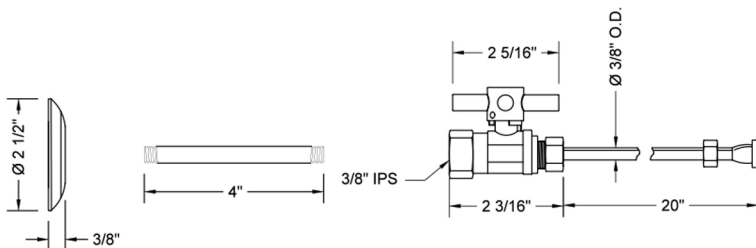

Quarter Turn Straight Pattern 3/8" IPS x 3/8" O.D. Toilet Supply Kit with Contempo Cross Handle, 20" Supply Tube, Escutcheon

Model #: 618-4-72-

FEATURES:

- Complete Toilet Supply Kit
- Kit contains:
 - (1) Quarter Turn Straight Pattern 3/8" IPS x 3/8" O.D. Supply Valve with Contempo Cross Handle P/N 618-4
 - (1) 20" Copper Supply Tube P/N 772
 - (1) Escutcheon P/N 740 (ULB P/N 6015)
 - (1) 3/8" Brass Nipple P/N 801-38.4

SPECIFICATION DRAWING:

COMPONENTS	
DESCRIPTION	QTY:
STRAIGHT VALVE - CONTEMPO CROSS HANDLE	1
20" X 3/8" O.D. SUPPLY TUBE	1
ESCUTCHEON	1
PLASTIC FILL VALVE COUPLING NUT	1
4" NIPPLE	1

AVAILABLE HANDLES: