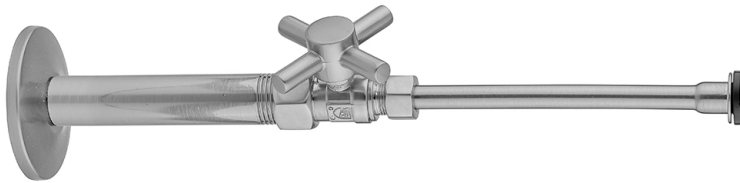

Quarter Turn Straight Pattern 3/8" IPS x 3/8" O.D. Toilet Supply Kit with Contempo Cross Handle, 20" Supply Tube, Escutcheon

Model #: 618-4-72-

FEATURES:

- Complete Toilet Supply Kit
- Kit contains:
 - (1) Quarter Turn Straight Pattern 3/8" IPS x 3/8" O.D. Supply Valve with Contempo Cross Handle P/N 618-4
 - (1) 20" Copper Supply Tube P/N 772
 - (1) Escutcheon P/N 740 (ULB P/N 6015)
 - (1) 3/8" Brass Nipple P/N 801-38.4

AVAILABLE FINISHES:

Polished Chrome (PCH)	Satin Chrome (SC)	Bronze Umber (BU)
Satin Nickel (SN)	Pewter (PEW)	Caramel Bronze (CB)
Polished Nickel (PN)	Antique Brass (AB)	Antique Copper (ACU)
Oil-Rubbed Bronze (ORB)	Polished Brass (PB)	Polished Copper (PCU)
Vintage Bronze (VB)	Satin Brass (SB)	Matte Black (MBK)
Satin Gold (SG)	Polished Gold (PG)	Black Nickel (BKN)
Bombay Gold (BG)	Jewelers Gold (JG)	Europa Bronze (EB)
White (WH)	Sedona Beige (SDB)	Tristan Brass (TB)
Satin Cooper (SCU)		

SPECIFICATION DRAWING:

COMPONENTS	
DESCRIPTION	QTY:
STRAIGHT VALVE - CONTEMPO CROSS HANDLE	1
20" X 3/8" O.D. SUPPLY TUBE	1
ESCUTCHEON	1
PLASTIC FILL VALVE COUPLING NUT	1
4" NIPPLE	1

AVAILABLE HANDLES: