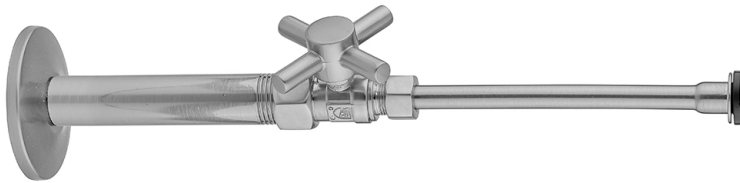

Quarter Turn Straight Pattern 3/8" IPS x 3/8" O.D. Toilet Supply Kit with Contempo Cross Handle, 12" Supply Tube, Escutcheon

Model #: 618-4-71-

FEATURES:

- Complete Toilet Supply Kit
- Kit contains:
 - (1) Quarter Turn Straight Pattern 3/8" IPS x 3/8" O.D. Supply Valve with Contempo Cross Handle P/N 618-4
 - (1) 12" Copper Supply Tube P/N 771
 - (1) Escutcheon P/N 740 (ULB P/N 6015)
 - (1) 3/8" Brass Nipple P/N 801-38.4

AVAILABLE FINISHES:

Polished Chrome (PCH)	Satin Chrome (SC)	Bronze Umber (BU)
Satin Nickel (SN)	Pewter (PEW)	Caramel Bronze (CB)
Polished Nickel (PN)	Antique Brass (AB)	Antique Copper (ACU)
Oil-Rubbed Bronze (ORB)	Polished Brass (PB)	Polished Copper (PCU)
Vintage Bronze (VB)	Satin Brass (SB)	Matte Black (MBK)
Satin Gold (SG)	Polished Gold (PG)	Black Nickel (BKN)
Bombay Gold (BG)	Jewelers Gold (JG)	Europa Bronze (EB)
White (WH)	Sedona Beige (SDB)	Tristan Brass (TB)
Satin Cooper (SCU)		

SPECIFICATION DRAWING:

COMPONENTS	
DESCRIPTION	QTY:
STRAIGHT VALVE - CONTEMPO CROSS HANDLE	1
12" X 3/8" O.D. SUPPLY TUBE	1
ESCUTCHEON	1
PLASTIC FILL VALVE COUPLING NUT	1
4" NIPPLE	1

AVAILABLE HANDLES: