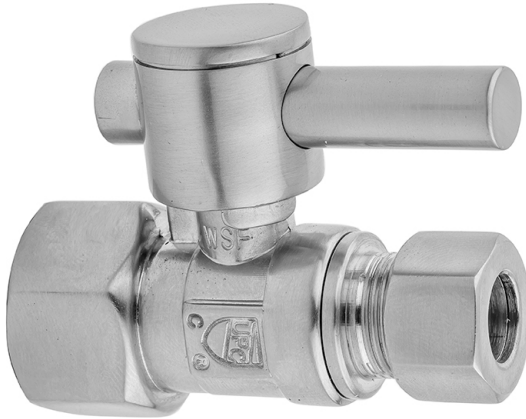

Quarter Turn Straight Pattern 3/8" IPS x 3/8" O.D. Supply Valve with Contempo Lever Handle

Model #: 618-2-

FEATURES:

- Straight pattern IPS x 3/8" O.D. quarter turn ball valve
- 3/8" IPS inlet x 3/8" O.D. outlet
- All brass body and stem

AVAILABLE FINISHES:

Polished Chrome (PCH)	Satin Chrome (SC)	Bronze Umber (BU)
Satin Nickel (SN)	Pewter (PEW)	Caramel Bronze (CB)
Polished Nickel (PN)	Antique Brass (AB)	Antique Copper (ACU)
Oil-Rubbed Bronze (ORB)	Polished Brass (PB)	Polished Copper (PCU)
Vintage Bronze (VB)	Satin Brass (SB)	Matte Black (MBK)
Satin Gold (SG)	Polished Gold (PG)	Black Nickel (BKN)
Bombay Gold (BG)	Jewelers Gold (JG)	Europa Bronze (EB)
White (WH)	Sedona Beige (SDB)	Tristan Brass (TB)
Unlacquered Brass (ULB)	Satin Cooper (SCU)	