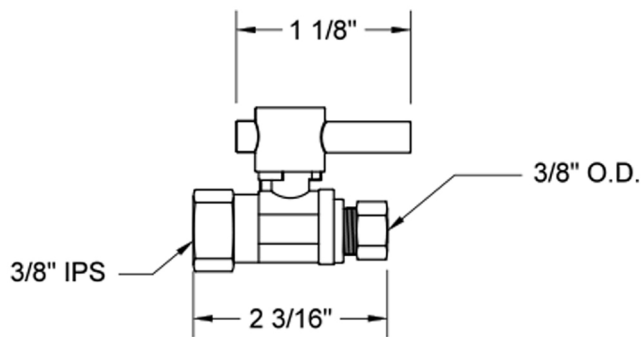

SPECIFICATION DRAWING: