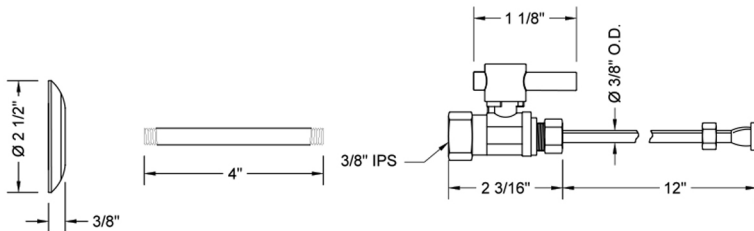

# Quarter Turn Straight Pattern 3/8" IPS x 3/8" O.D. Toilet Supply Kit with Contempo Lever Handle, 12" Supply Tube, Escutcheon

**Model #: 618-2-71-**

## FEATURES:

- Complete Toilet Supply Kit
- Kit contains:
  - (1) Quarter Turn Straight Pattern 3/8" IPS x 3/8" O.D. Supply Valve with Contempo lever Handle P/N 618-2
  - (1) 12" Copper Supply Tube P/N 771
  - (1) Escutcheon P/N 740 (ULB P/N 6015)
  - (1) 3/8" Brass Nipple P/N 801-38.4

## SPECIFICATION DRAWING:

COMPONENTS	
DESCRIPTION	QTY:
STRAIGHT VALVE - CONTEMPO LEVER HANDLE	1
12" X 3/8" O.D. SUPPLY TUBE	1
ESCUTCHEON	1
PLASTIC FILL VALVE COUPLING NUT	1
4" NIPPLE	1