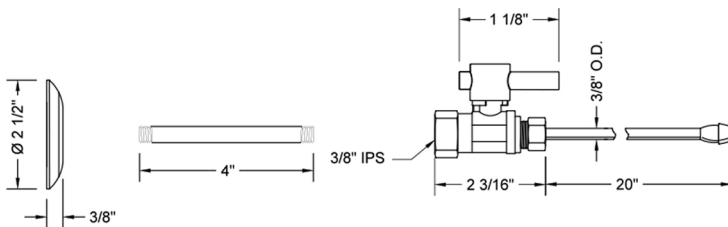

# Quarter Turn Straight Pattern 3/8" IPS x 3/8" O.D. Faucet Supply Kit with Contempo Lever Handle, 20" Supply Tubes, Escutcheons

**Model #: 618-2-62-**

### FEATURES:

- Complete Faucet Supply Kit
- Kit contains:
  - (2) Quarter Turn Straight Pattern 3/8" IPS x 3/8" O.D. Supply Valve with Contempo Lever Handle P/N 618-2
  - (2) 20" Copper Supply Tubes P/N 662
  - (2) Escutcheons P/N 740 (ULB P/N 6015)
  - (2) 3/8" Brass Nipples P/N 801-38.4

### SPECIFICATION DRAWING:

COMPONENTS	
DESCRIPTION	QTY:
STRAIGHT VALVE - CONTEMPO LEVER HANDLE	2
20" X 3/8" O.D. SUPPLY TUBE	2
2 1/2" SURE GRIP ESCUTCHEON	2
4" NIPPLE	2