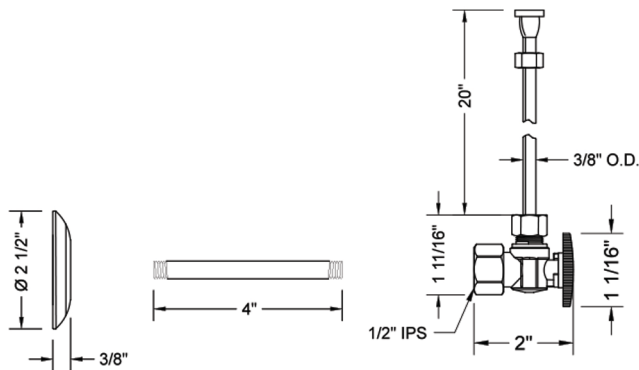

Quarter Turn Angle Pattern 1/2" IPS x 3/8" O.D. Toilet Supply Kit with Oval Handle, 20" Supply Tube, Escutcheon

Model #: 616-8-72-

FEATURES:

- Complete Toilet Supply Kit
- Kit contains:
 - (1) Quarter Turn Angle Pattern 1/2" IPS x 3/8" O.D. Supply Valve with Oval Handle P/N 616-8
 - (1) 20" Copper Supply Tube P/N 772
 - (1) Escutcheon P/N 741 (ULB P/N 6015)
 - (1) 1/2" Brass Nipple P/N 801-12.4

SPECIFICATION DRAWING:

COMPONENTS	
DESCRIPTION	QTY:
ANGLE VALVE - OVAL HANDLE	1
20" X 1/2" O.D. SUPPLY TUBE	1
ESCUTCHEON	1
PLASTIC FILL VALVE COUPLING NUT	1
4" NIPPLE	1

AVAILABLE HANDLES: