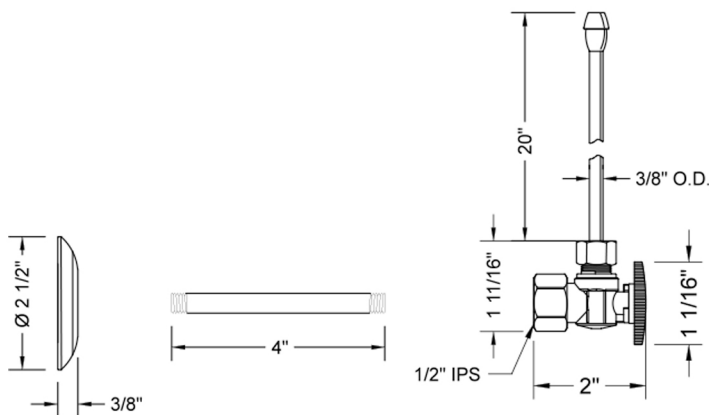

# Quarter Turn Angle Pattern 1/2" IPS x 3/8" O.D. Faucet Supply Kit with Oval Handle, 20" Supply Tubes, Escutcheons

**Model #: 616-8-62-**

## FEATURES:

- Complete Faucet Supply Kit
- Kit contains:
  - (2) Quarter Turn Angle Pattern 1/2" IPS x 3/8" O.D. Supply Valve with Oval Handle P/N 616-8
  - (2) 20" Copper Supply Tubes P/N 662
  - (2) Escutcheons P/N 741 (ULB P/N 6015)
  - (2) 1/2" Brass Nipples P/N 801-12.4

## SPECIFICATION DRAWING:

COMPONENTS	
DESCRIPTION	QTY:
ANGLE VALVE - OVAL HANDLE	2
20" X 1/2" O.D. SUPPLY TUBE	2
2 1/2" SURE GRIP ESCUTCHEON	2
4" NIPPLE	2