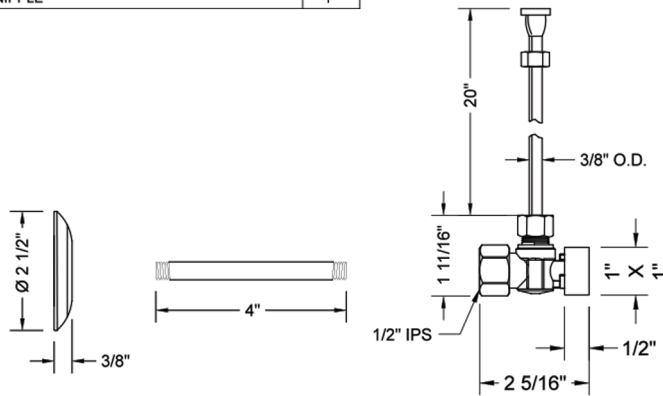

# Quarter Turn Angle Pattern 1/2" IPS x 3/8" O.D. Toilet Supply Kit with Square Handle, 20" Supply Tube, Escutcheon

**Model #: 616-7-72-**

## FEATURES:

- Complete Toilet Supply Kit
- Kit contains:
  - (1) Quarter Turn Angle Pattern 1/2" IPS x 3/8" O.D. Supply Valve with Square Handle P/N 616-7
  - (1) 20" Copper Supply Tube P/N 772
  - (1) Escutcheon P/N 741 (ULB P/N 6015)
  - (1) 1/2" Brass Nipple P/N 801-12.4

## SPECIFICATION DRAWING:

COMPONENTS	
DESCRIPTION	QTY:
ANGLE VALVE - SQUARE HANDLE	1
20" X 1/2" O.D. SUPPLY TUBE	1
ESCUTCHEON	1
PLASTIC FILL VALVE COUPLING NUT	1
4" NIPPLE	1