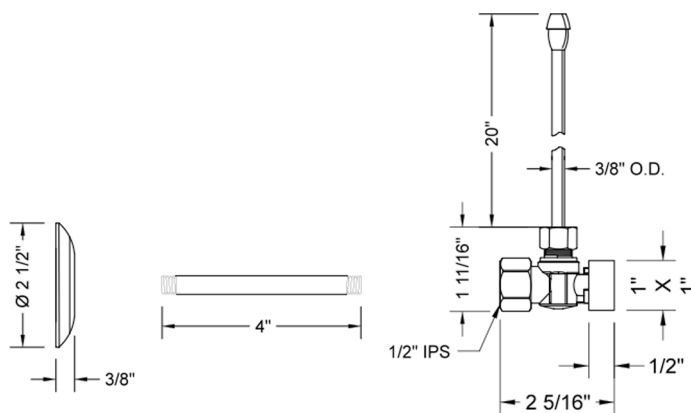

Quarter Turn Angle Pattern 1/2" IPS x 3/8" O.D. Faucet Supply Kit with Square Handle, 20" Supply Tubes, Escutcheons

Model #: 616-7-62-

FEATURES:

- Complete Faucet Supply Kit
- Kit contains:
 - (2) Quarter Turn Angle Pattern 1/2" IPS x 3/8" O.D. Supply Valve with Square Handle P/N 616-7
 - (2) 20" Copper Supply Tubes P/N 662
 - (2) Escutcheons P/N 741 (ULB P/N 6015)
 - (2) 1/2" Brass Nipples P/N 801-12.4

SPECIFICATION DRAWING:

| COMPONENTS | |
|-----------------------------|------|
| DESCRIPTION | QTY: |
| ANGLE VALVE - SQUARE HANDLE | 2 |
| 20" X 1/2" O.D. SUPPLY TUBE | 2 |
| 2 1/2" SURE GRIP ESCUTCHEON | 2 |
| 4" NIPPLE | 2 |