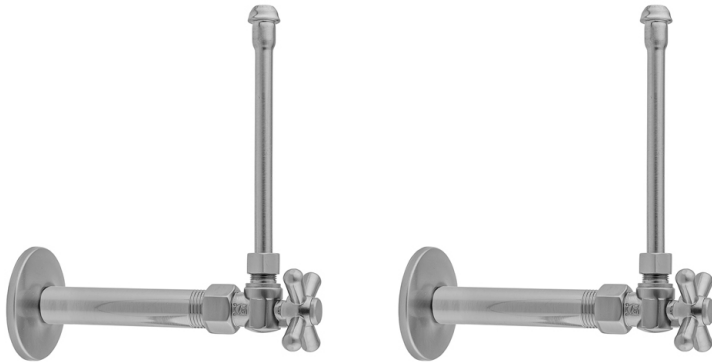

# Quarter Turn Angle Pattern 1/2" IPS x 3/8" O.D. Faucet Supply Kit with Standard Cross Handle, 20" Supply Tubes, Escutcheons

**Model #: 616-62-**

## FEATURES:

- Complete Faucet Supply Kit
- Kit contains:
  - (2) Quarter Turn Angle Pattern 1/2" IPS x 3/8" O.D. Supply Valve with Standard Cross Handle P/N 616
  - (2) 20" Copper Supply Tubes P/N 662
  - (2) Escutcheons P/N 741 (ULB P/N 6015)
  - (2) 1/2" Brass Nipples P/N 801-12.4

## AVAILABLE FINISHES:

Polished Chrome (PCH)	Satin Chrome (SC)	Bronze Umber (BU)
Satin Nickel (SN)	Pewter (PEW)	Caramel Bronze (CB)
Polished Nickel (PN)	Antique Brass (AB)	Antique Copper (ACU)
Oil-Rubbed Bronze (ORB)	Polished Brass (PB)	Polished Copper (PCU)
Vintage Bronze (VB)	Satin Brass (SB)	Matte Black (MBK)
Satin Gold (SG)	Polished Gold (PG)	Black Nickel (BKN)
Bombay Gold (BG)	Jewelers Gold (JG)	Europa Bronze (EB)
White (WH)	Sedona Beige (SDB)	Tristan Brass (TB)
Unlacquered Brass (ULB)	Satin Cooper (SCU)	

## SPECIFICATION DRAWING:

COMPONENTS	
DESCRIPTION	QTY:
ANGLE VALVE - STANDARD CROSS HANDLE	2
20" X 1/2" O.D. SUPPLY TUBE	2
2 1/2" SURE GRIP ESCUTCHEON	2
4" NIPPLE	2