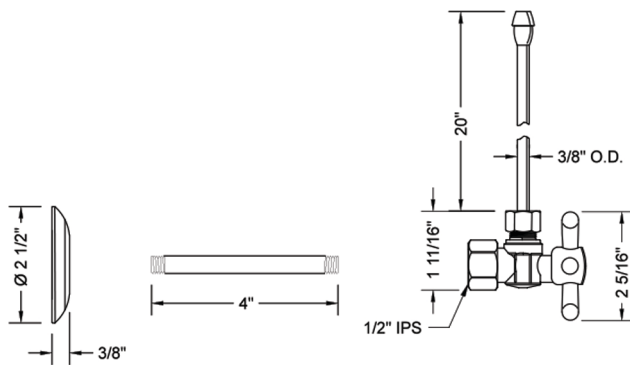

# Quarter Turn Angle Pattern 1/2" IPS x 3/8" O.D. Faucet Supply Kit with Standard Cross Handle, 20" Supply Tubes, Escutcheons

**Model #: 616-62-**

## FEATURES:

- Complete Faucet Supply Kit
- Kit contains:
  - (2) Quarter Turn Angle Pattern 1/2" IPS x 3/8" O.D. Supply Valve with Standard Cross Handle P/N 616
  - (2) 20" Copper Supply Tubes P/N 662
  - (2) Escutcheons P/N 741 (ULB P/N 6015)
  - (2) 1/2" Brass Nipples P/N 801-12.4

## SPECIFICATION DRAWING:

COMPONENTS	
DESCRIPTION	QTY:
ANGLE VALVE - STANDARD CROSS HANDLE	2
20" X 1/2" O.D. SUPPLY TUBE	2
2 1/2" SURE GRIP ESCUTCHEON	2
4" NIPPLE	2