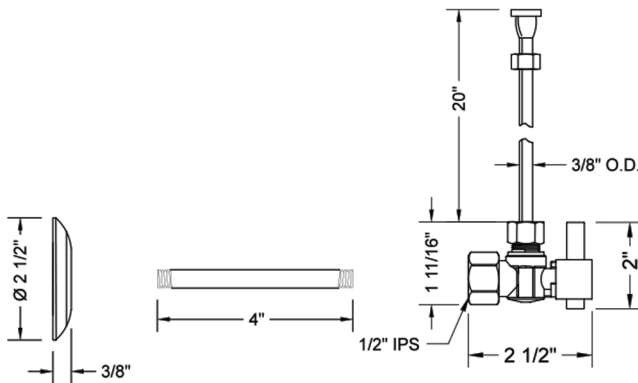

Quarter Turn Angle Pattern 1/2" IPS x 3/8" O.D. Toilet Supply Kit with Square Lever Handle, 20" Supply Tube, Escutcheon

Model #: 616-6-72-

FEATURES:

- Complete Toilet Supply Kit
- Kit contains:
 - (1) Quarter Turn Angle Pattern 1/2" IPS x 3/8" O.D. Supply Valve with Square Lever Handle P/N 616-6
 - (1) 20" Copper Supply Tube P/N 772
 - (1) Escutcheon P/N 741 (ULB P/N 6015)
 - (1) 1/2" Brass Nipples P/N 801-12.4

SPECIFICATION DRAWING:

COMPONENTS	
DESCRIPTION	QTY:
ANGLE VALVE - SQUARE LEVER HANDLE	1
20" X 1/2" O.D. SUPPLY TUBE	1
ESCUTCHEON	1
PLASTIC FILL VALVE COUPLING NUT	1
4" NIPPLE	1

AVAILABLE HANDLES: