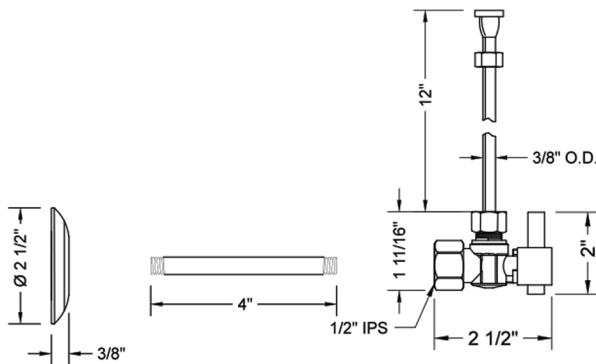

# Quarter Turn Angle Pattern 1/2" IPS x 3/8" O.D. Toilet Supply Kit with Square Lever Handle, 12" Supply Tube, Escutcheon

**Model #: 616-6-71-**

### FEATURES:

- Complete Toilet Supply Kit
- Kit contains:
  - (1) Quarter Turn Angle Pattern 1/2" IPS x 3/8" O.D. Supply Valve with Square Lever Handle P/N 616-6
  - (1) 12" Copper Supply Tube P/N 771
  - (1) Escutcheon P/N 741 (ULB P/N 6015)
  - (1) 1/2" Brass Nipples P/N 801-12.4

### SPECIFICATION DRAWING:

COMPONENTS	
DESCRIPTION	QTY:
ANGLE VALVE - SQUARE LEVER HANDLE	1
12" X 1/2" O.D. SUPPLY TUBE	1
ESCUTCHEON	1
PLASTIC FILL VALVE COUPLING NUT	1
4" NIPPLE	1