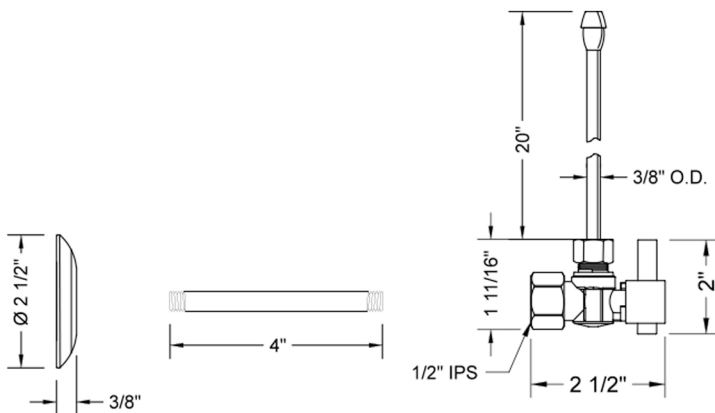

# Quarter Turn Angle Pattern 1/2" IPS x 3/8" O.D. Faucet Supply Kit with Square Lever Handle, 20" Supply Tubes, Escutcheons

**Model #: 616-6-62-**

### FEATURES:

- Complete Faucet Supply Kit
- Kit contains:
  - (2) Quarter Turn Angle Pattern 1/2" IPS x 3/8" O.D. Supply Valve with Square Lever Handle P/N 616-6
  - (2) 20" Copper Supply Tubes P/N 662
  - (2) Escutcheons P/N 741 (ULB P/N 6015)
  - (2) 1/2" Brass Nipples P/N 801-12.4

### SPECIFICATION DRAWING:

COMPONENTS	
DESCRIPTION	QTY:
ANGLE VALVE - SQUARE LEVER HANDLE	2
20" X 1/2" O.D. SUPPLY TUBE	2
2 1/2" SURE GRIP ESCUTCHEON	2
4" NIPPLE	2