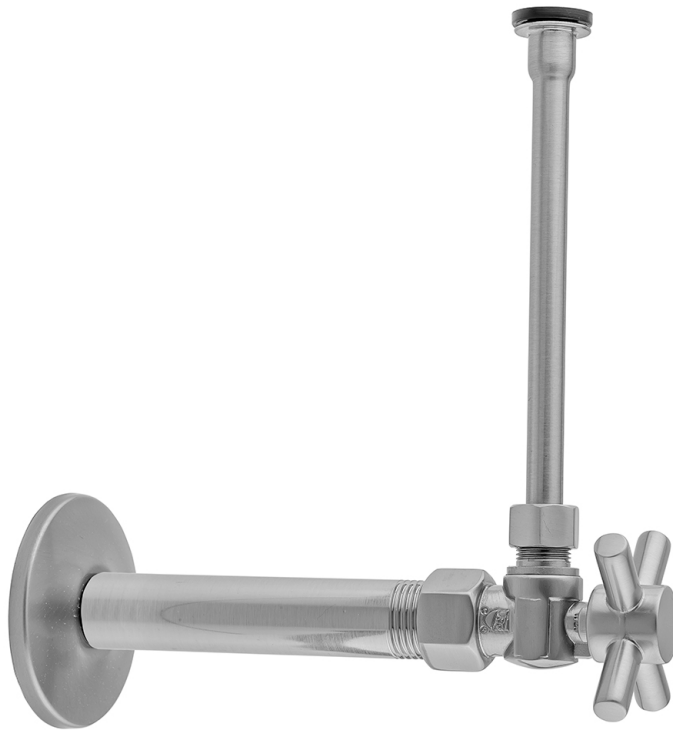

Quarter Turn Angle Pattern 1/2" IPS x 3/8" O.D. Toilet Supply Kit with Contempo Cross Handle, 20" Supply Tube, Escutcheon

Model #: 616-4-72-

FEATURES:

- Complete Toilet Supply Kit
- Kit contains:
 - (1) Quarter Turn Angle Pattern 1/2" IPS x 3/8" O.D. Supply Valve with Contempo Cross Handle P/N 616-4
 - (1) 20" Copper Supply Tube P/N 772
 - (1) Escutcheon P/N 741 (ULB P/N 6015)
 - (1) 1/2" Brass Nipples P/N 801-12.4

AVAILABLE FINISHES:

Polished Chrome (PCH)	Satin Chrome (SC)	Bronze Umber (BU)
Satin Nickel (SN)	Pewter (PEW)	Caramel Bronze (CB)
Polished Nickel (PN)	Antique Brass (AB)	Antique Copper (ACU)
Oil-Rubbed Bronze (ORB)	Polished Brass (PB)	Polished Copper (PCU)
Vintage Bronze (VB)	Satin Brass (SB)	Matte Black (MBK)
Satin Gold (SG)	Polished Gold (PG)	Black Nickel (BKN)
Bombay Gold (BG)	Jewelers Gold (JG)	Europa Bronze (EB)
White (WH)	Sedona Beige (SDB)	Tristan Brass (TB)
Unlacquered Brass (ULB)	Satin Cooper (SCU)	

SPECIFICATION DRAWING:

COMPONENTS	
DESCRIPTION	QTY:
ANGLE VALVE - CONTEMPO CROSS HANDLE	1
20" X 1/2" O.D. SUPPLY TUBE	1
ESCUTCHEON	1
PLASTIC FILL VALVE COUPLING NUT	1
4" NIPPLE	1

AVAILABLE HANDLES: