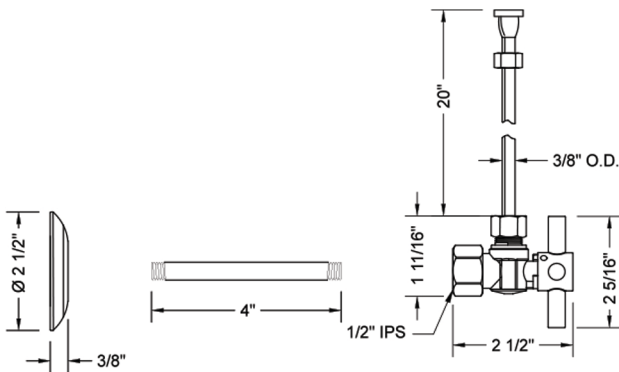

Quarter Turn Angle Pattern 1/2" IPS x 3/8" O.D. Toilet Supply Kit with Contempo Cross Handle, 20" Supply Tube, Escutcheon

Model #: 616-4-72-

FEATURES:

- Complete Toilet Supply Kit
- Kit contains:
 - (1) Quarter Turn Angle Pattern 1/2" IPS x 3/8" O.D. Supply Valve with Contempo Cross Handle P/N 616-4
 - (1) 20" Copper Supply Tube P/N 772
 - (1) Escutcheon P/N 741 (ULB P/N 6015)
 - (1) 1/2" Brass Nipples P/N 801-12.4

SPECIFICATION DRAWING:

COMPONENTS	
DESCRIPTION	QTY:
ANGLE VALVE - CONTEMPO CROSS HANDLE	1
20" X 1/2" O.D. SUPPLY TUBE	1
ESCUTCHEON	1
PLASTIC FILL VALVE COUPLING NUT	1
4" NIPPLE	1

AVAILABLE HANDLES: