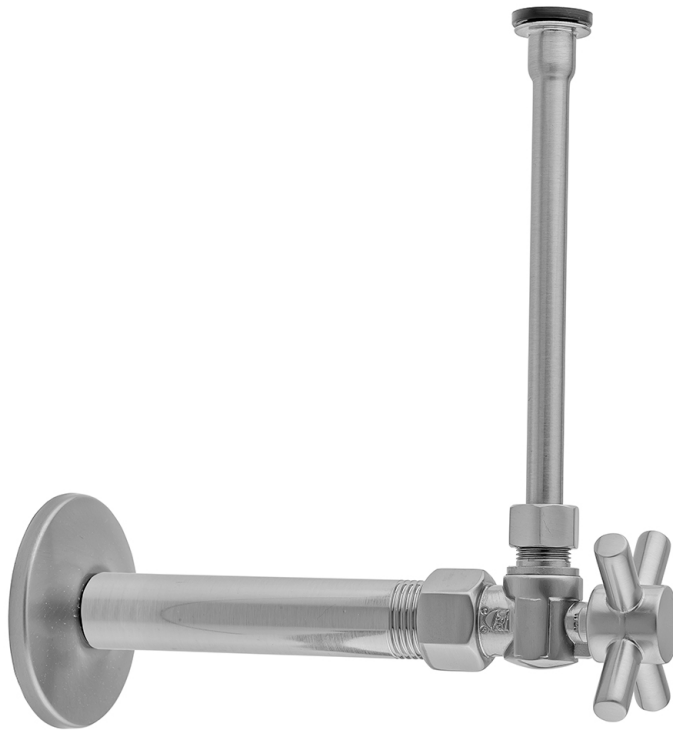

Quarter Turn Angle Pattern 1/2" IPS x 3/8" O.D. Toilet Supply Kit with Contempo Cross Handle, 12" Supply Tube, Escutcheon

Model #: 616-4-71-

FEATURES:

- Complete Toilet Supply Kit
- Kit contains:
 - (1) Quarter Turn Angle Pattern 1/2" IPS x 3/8" O.D. Supply Valve with Contempo Cross Handle P/N 616-4
 - (1) 12" Copper Supply Tube P/N 771
 - (1) Escutcheon P/N 741 (ULB P/N 6015)
 - (1) 1/2" Brass Nipples P/N 801-12.4

AVAILABLE FINISHES:

Polished Chrome (PCH)	Satin Chrome (SC)	Bronze Umber (BU)
Satin Nickel (SN)	Pewter (PEW)	Caramel Bronze (CB)
Polished Nickel (PN)	Antique Brass (AB)	Antique Copper (ACU)
Oil-Rubbed Bronze (ORB)	Polished Brass (PB)	Polished Copper (PCU)
Vintage Bronze (VB)	Satin Brass (SB)	Matte Black (MBK)
Satin Gold (SG)	Polished Gold (PG)	Black Nickel (BKN)
Bombay Gold (BG)	Jewelers Gold (JG)	Europa Bronze (EB)
White (WH)	Sedona Beige (SDB)	Tristan Brass (TB)
Unlacquered Brass (ULB)	Satin Cooper (SCU)	

SPECIFICATION DRAWING:

COMPONENTS	
DESCRIPTION	QTY:
ANGLE VALVE - CONTEMPO CROSS HANDLE	1
12" X 1/2" O.D. SUPPLY TUBE	1
ESCUTCHEON	1
PLASTIC FILL VALVE COUPLING NUT	1
4" NIPPLE	1

AVAILABLE HANDLES: