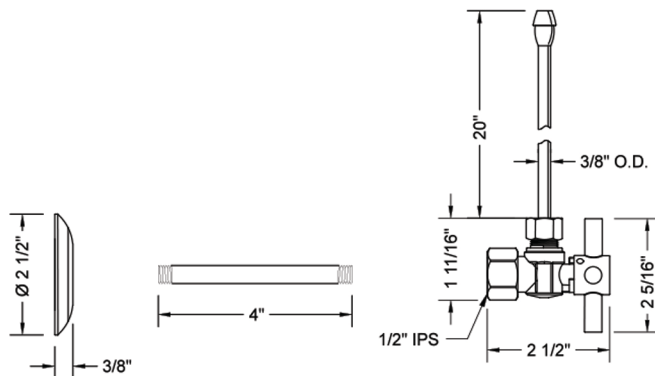

# Quarter Turn Angle Pattern 1/2" IPS x 3/8" O.D. Faucet Supply Kit with Contempo Cross Handle, 20" Supply Tubes, Escutcheons

**Model #: 616-4-62-**

## FEATURES:

- Complete Faucet Supply Kit
- Kit contains:
  - (2) Quarter Turn Angle Pattern 1/2" IPS x 3/8" O.D. Supply Valve with Contempo Cross Handle P/N 616-4
  - (2) 20" Copper Supply Tubes P/N 662
  - (2) Escutcheons P/N 741 (ULB P/N 6015)
  - (2) 1/2" Brass Nipples P/N 801-12.4

## SPECIFICATION DRAWING:

COMPONENTS	
DESCRIPTION	QTY:
ANGLE VALVE - CONTEMPO CROSS HANDLE	2
20" X 1/2" O.D. SUPPLY TUBE	2
2 1/2" SURE GRIP ESCUTCHEON	2
4" NIPPLE	2