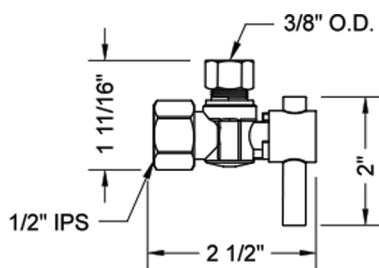

Quarter Turn Angle Pattern 1/2" IPS x 3/8" O.D. Supply Valve with Contempo Lever Handle

Model #: 616-2-

FEATURES:

- Angle pattern IPS x 3/8" O.D. quarter turn ball valve
- 1/2" IPS inlet x 3/8" O.D. outlet
- All brass body and stem

AVAILABLE FINISHES:

Polished Chrome (PCH)	Satin Chrome (SC)	Bronze Umber (BU)
Satin Nickel (SN)	Pewter (PEW)	Caramel Bronze (CB)
Polished Nickel (PN)	Antique Brass (AB)	Antique Copper (ACU)
Oil-Rubbed Bronze (ORB)	Polished Brass (PB)	Polished Copper (PCU)
Vintage Bronze (VB)	Satin Brass (SB)	Matte Black (MBK)
Satin Gold (SG)	Polished Gold (PG)	Black Nickel (BKN)
Bombay Gold (BG)	Jewelers Gold (JG)	Europa Bronze (EB)
White (WH)	Sedona Beige (SDB)	Tristan Brass (TB)
Unlacquered Brass (ULB)	Satin Cooper (SCU)	

SPECIFICATION DRAWING:

AVAILABLE HANDLES:

COMPLIANCES:

Complies with: ASME A112.18.1-2012/CSA B125.1-12