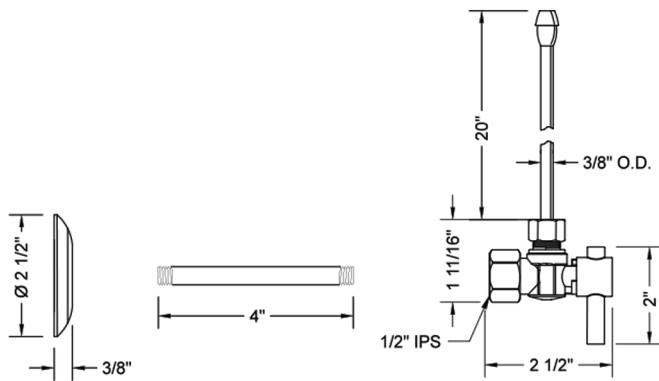

# Quarter Turn Angle Pattern 1/2" IPS x 3/8" O.D. Faucet Supply Kit with Contempo Lever Handle, 20" Supply Tubes, Escutcheons

**Model #: 616-2-62-**

## FEATURES:

- Complete Faucet Supply Kit
- Kit contains:
  - (2) Quarter Turn Angle Pattern 1/2" IPS x 3/8" O.D. Supply Valve with Contempo Lever Handle P/N 616-2
  - (2) 20" Copper Supply Tubes P/N 662
  - (2) Escutcheons P/N 741 (ULB P/N 6015)
  - (2) 1/2" Brass Nipples P/N 801-12.4

## SPECIFICATION DRAWING:

COMPONENTS	
DESCRIPTION	QTY:
ANGLE VALVE - CONTEMPO LEVER HANDLE	2
20" X 1/2" O.D. SUPPLY TUBE	2
2 1/2" SURE GRIP ESCUTCHEON	2
4" NIPPLE	2