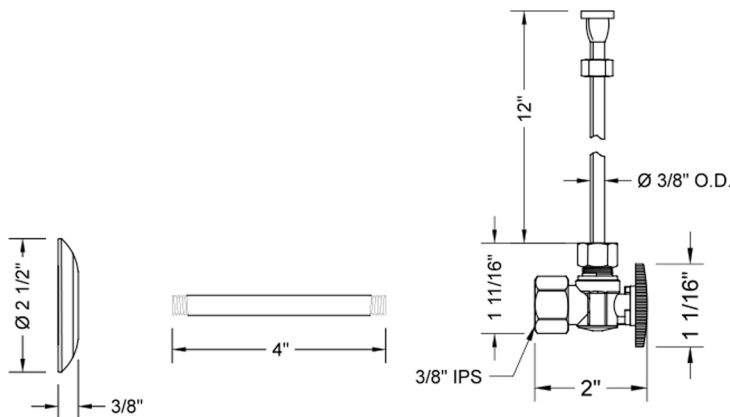

# Quarter Turn Angle Pattern 3/8" IPS x 3/8" O.D. Toilet Supply Kit with Oval Handle, 12" Supply Tube, Escutcheon

**Model #: 615-8-71-**

## FEATURES:

- Complete Toilet Supply Kit
- Kit contains:
  - (1) Quarter Turn Angle Pattern 3/8" IPS x 3/8" O.D. Supply Valve with Oval Handle P/N 615-8
  - (1) 12" Copper Supply Tube P/N 771
  - (1) Escutcheon P/N 740 (ULB P/N 6015)
  - (1) 3/8" Brass Nipple P/N 801-38.4

## SPECIFICATION DRAWING:

COMPONENTS	
DESCRIPTION	QTY:
ANGLE VALVE - OVAL HANDLE	1
12" X 3/8" O.D. SUPPLY TUBE	1
ESCUTCHEON	1
PLASTIC FILL VALVE COUPLING NUT	1
4" NIPPLE	1