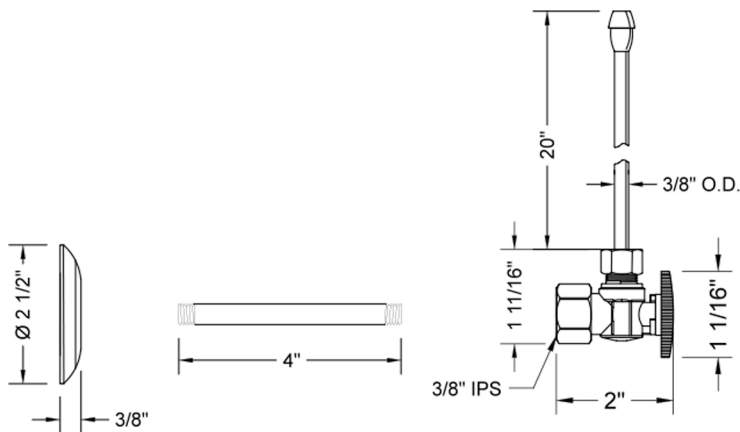

Quarter Turn Angle Pattern 3/8" IPS x 3/8" O.D. Faucet Supply Kit with Oval Handle, 20" Supply Tubes, Escutcheons

Model #: 615-8-62-

FEATURES:

- Complete Faucet Supply Kit
- Kit contains:
 - (2) Quarter Turn Angle Pattern 3/8" IPS x 3/8" O.D. Supply Valve with Oval Handle P/N 615-8
 - (2) 20" Copper Supply Tubes P/N 662
 - (2) Escutcheons P/N 740 (ULB P/N 6015)
 - (2) 3/8" Brass Nipples P/N 801-38.4

SPECIFICATION DRAWING:

| COMPONENTS | |
|-----------------------------|------|
| DESCRIPTION | QTY: |
| ANGLE VALVE - OVAL HANDLE | 2 |
| 20" X 3/8" O.D. SUPPLY TUBE | 2 |
| 2 1/2" SURE GRIP ESCUTCHEON | 2 |
| 4" NIPPLE | 2 |