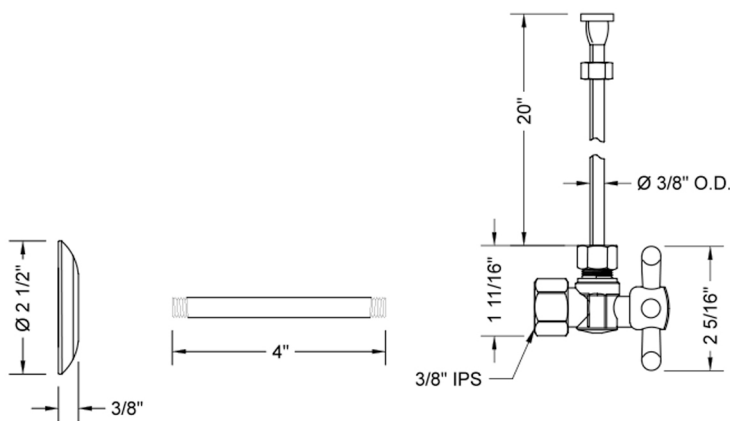

Quarter Turn Angle Pattern 3/8" IPS x 3/8" O.D. Toilet Supply Kit with Standard Cross Handle, 20" Supply Tube, Escutcheon

Model #: 615-72-

FEATURES:

- Complete Toilet Supply Kit
- Kit contains:
 - (1) Quarter Turn Angle Pattern 3/8" IPS x 3/8" O.D. Supply Valve with Standard Cross Handle P/N 615
 - (1) 20" Copper Supply Tube P/N 772
 - (1) Escutcheon P/N 740 (ULB P/N 6015)
 - (1) 3/8" Brass Nipple P/N 801-38.4

SPECIFICATION DRAWING:

COMPONENTS	
DESCRIPTION	QTY:
ANGLE VALVE - STANDARD CROSS HANDLE	1
20" X 3/8" O.D. SUPPLY TUBE	1
ESCUTCHEON	1
PLASTIC FILL VALVE COUPLING NUT	1
4" NIPPLE	1

AVAILABLE HANDLES: