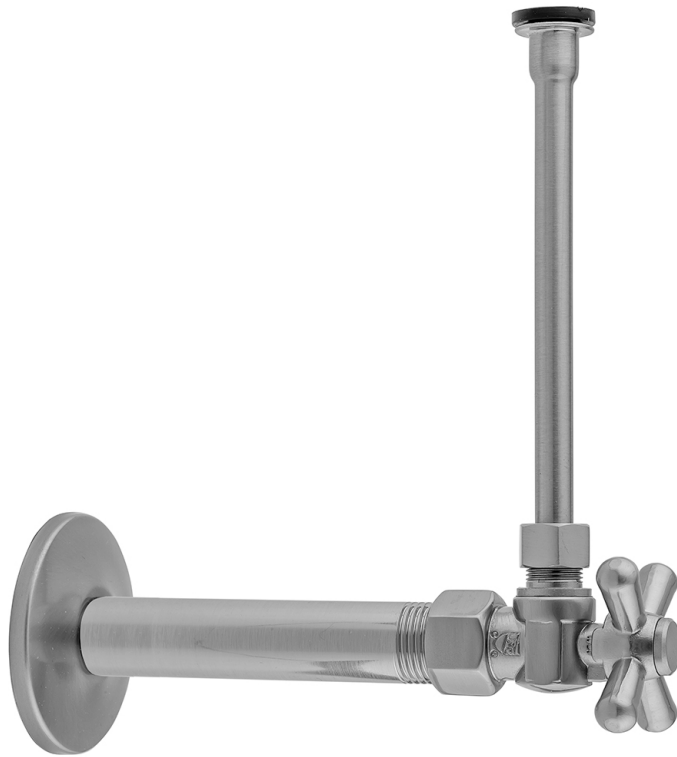

Quarter Turn Angle Pattern 3/8" IPS x 3/8" O.D. Toilet Supply Kit with Standard Cross Handle, 20" Supply Tube, Escutcheon

Model #: 615-72-

FEATURES:

- Complete Toilet Supply Kit
- Kit contains:
 - (1) Quarter Turn Angle Pattern 3/8" IPS x 3/8" O.D. Supply Valve with Standard Cross Handle P/N 615
 - (1) 20" Copper Supply Tube P/N 772
 - (1) Escutcheon P/N 740 (ULB P/N 6015)
 - (1) 3/8" Brass Nipple P/N 801-38.4

AVAILABLE FINISHES:

Polished Chrome (PCH)	Satin Chrome (SC)	Bronze Umber (BU)
Satin Nickel (SN)	Pewter (PEW)	Caramel Bronze (CB)
Polished Nickel (PN)	Antique Brass (AB)	Antique Copper (ACU)
Oil-Rubbed Bronze (ORB)	Polished Brass (PB)	Polished Copper (PCU)
Vintage Bronze (VB)	Satin Brass (SB)	Matte Black (MBK)
Satin Gold (SG)	Polished Gold (PG)	Black Nickel (BKN)
Bombay Gold (BG)	Jewelers Gold (JG)	Europa Bronze (EB)
White (WH)	Sedona Beige (SDB)	Tristan Brass (TB)
Unlacquered Brass (ULB)	Satin Cooper (SCU)	

SPECIFICATION DRAWING:

COMPONENTS	
DESCRIPTION	QTY:
ANGLE VALVE - STANDARD CROSS HANDLE	1
20" X 3/8" O.D. SUPPLY TUBE	1
ESCUTCHEON	1
PLASTIC FILL VALVE COUPLING NUT	1
4" NIPPLE	1

AVAILABLE HANDLES: