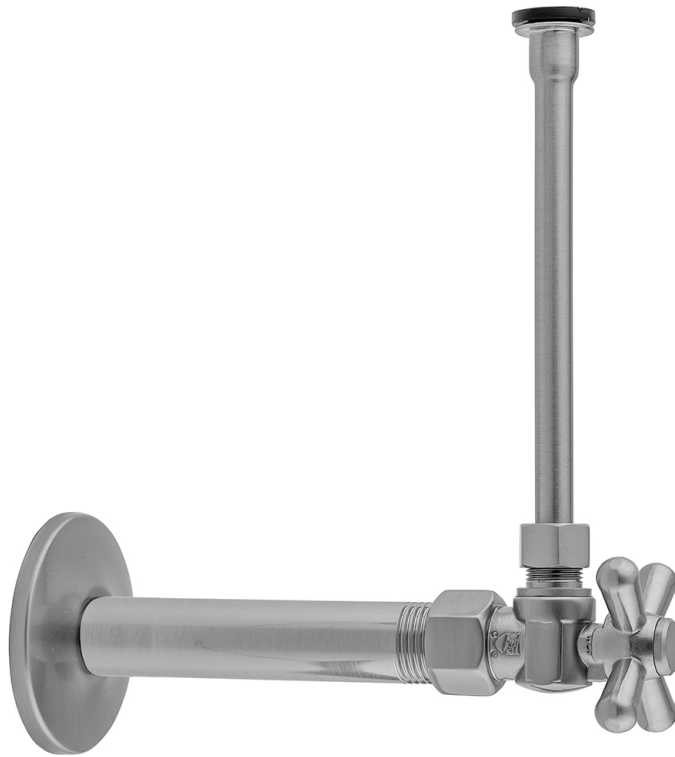

# Quarter Turn Angle Pattern 3/8" IPS x 3/8" O.D. Toilet Supply Kit with Standard Cross Handle, 12" Supply Tube, Escutcheon

**Model #: 615-71-**

## FEATURES:

- Complete Toilet Supply Kit
- Kit contains:
  - (1) Quarter Turn Angle Pattern 3/8" IPS x 3/8" O.D. Supply Valve with Standard Cross Handle P/N 615
  - (1) 12" Copper Supply Tube P/N 771
  - (1) Escutcheon P/N 740 (ULB P/N 6015)
  - (1) 3/8" Brass Nipple P/N 801-38.4

## SPECIFICATION DRAWING:

COMPONENTS	
DESCRIPTION	QTY:
ANGLE VALVE - STANDARD CROSS HANDLE	1
12" X 3/8" O.D. SUPPLY TUBE	1
ESCUTCHEON	1
PLASTIC FILL VALVE COUPLING NUT	1
4" NIPPLE	1