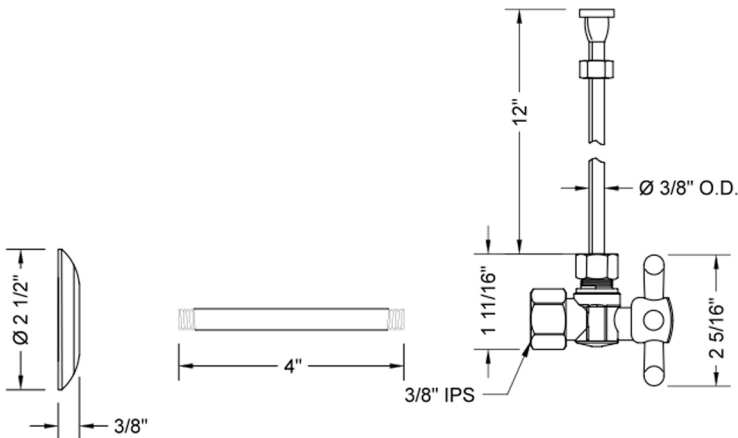

# Quarter Turn Angle Pattern 3/8" IPS x 3/8" O.D. Toilet Supply Kit with Standard Cross Handle, 12" Supply Tube, Escutcheon

**Model #: 615-71-**

## FEATURES:

- Complete Toilet Supply Kit
- Kit contains:
  - (1) Quarter Turn Angle Pattern 3/8" IPS x 3/8" O.D. Supply Valve with Standard Cross Handle P/N 615
  - (1) 12" Copper Supply Tube P/N 771
  - (1) Escutcheon P/N 740 (ULB P/N 6015)
  - (1) 3/8" Brass Nipple P/N 801-38.4

## SPECIFICATION DRAWING:

COMPONENTS	
DESCRIPTION	QTY:
ANGLE VALVE - STANDARD CROSS HANDLE	1
12" X 3/8" O.D. SUPPLY TUBE	1
ESCUTCHEON	1
PLASTIC FILL VALVE COUPLING NUT	1
4" NIPPLE	1