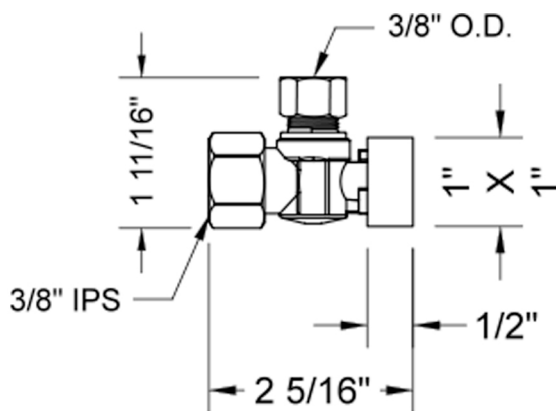

# Quarter Turn Angle Pattern 3/8" IPS x 3/8" O.D. Supply Valve with Square Handle

**Model #: 615-7-**

## FEATURES:

- Angle pattern IPS x 3/8" O.D. quarter turn ball valve
- 3/8" IPS inlet x 3/8" O.D. outlet
- All brass body and stem

## SPECIFICATION DRAWING: