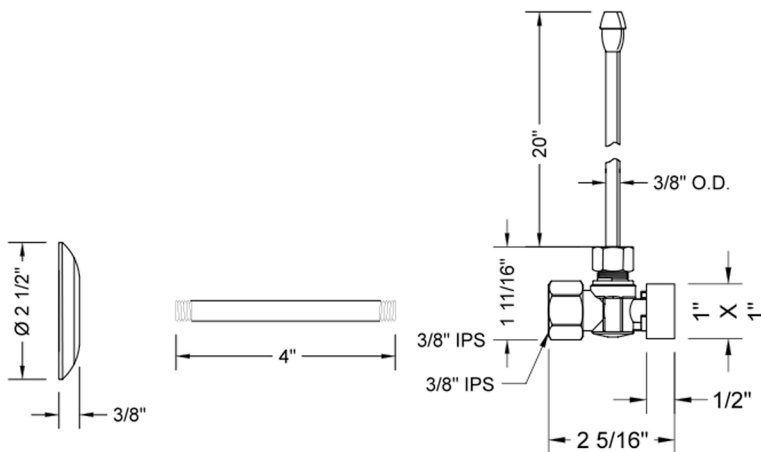

Quarter Turn Angle Pattern 3/8" IPS x 3/8" O.D. Faucet Supply Kit with Square Handle, 20" Supply Tubes, Escutcheons

Model #: 615-7-62-

FEATURES:

- Complete Faucet Supply Kit
- Kit contains:
 - (2) Quarter Turn Angle Pattern 3/8" IPS x 3/8" O.D. Supply Valve with Square Handle P/N 615-7
 - (2) 20" Copper Supply Tubes P/N 662
 - (2) Escutcheons P/N 740 (ULB P/N 6015)
 - (2) 3/8" Brass Nipples P/N 801-38.4

SPECIFICATION DRAWING:

COMPONENTS	
DESCRIPTION	QTY:
ANGLE VALVE - SQUARE HANDLE	2
20" X 3/8" O.D. SUPPLY TUBE	2
2 1/2" SURE GRIP ESCUTCHEON	2
4" NIPPLE	2

AVAILABLE HANDLES: