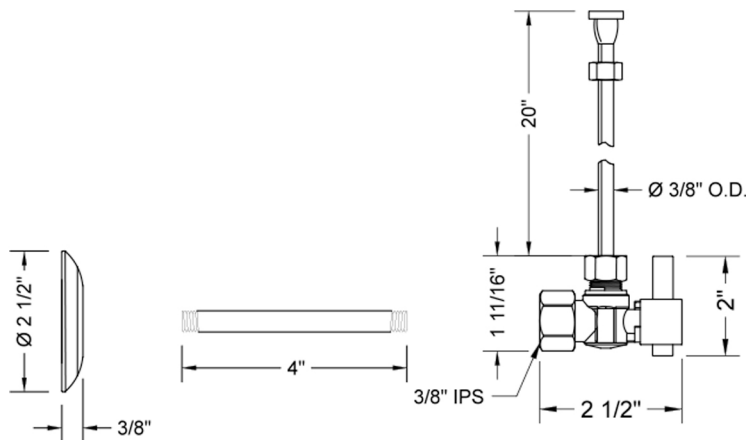

Quarter Turn Angle Pattern 3/8" IPS x 3/8" O.D. Toilet Supply Kit with Square Lever 20" Supply Tube, Escutcheon

Model #: 615-6-72-

FEATURES:

- Complete Toilet Supply Kit
- Kit contains:
 - (1) Quarter Turn Angle Pattern 3/8" IPS x 3/8" O.D. Supply Valve with Square Lever Handle P/N 615-6
 - (1) 20" Copper Supply Tube P/N 772
 - (1) Escutcheon P/N 740 (ULB P/N 6015)
 - (1) 3/8" Brass Nipple P/N 801-38.4

SPECIFICATION DRAWING:

COMPONENTS	
DESCRIPTION	QTY:
ANGLE VALVE - SQUARE LEVER HANDLE	1
20" X 3/8" O.D. SUPPLY TUBE	1
ESCUTCHEON	1
PLASTIC FILL VALVE COUPLING NUT	1
4" NIPPLE	1

AVAILABLE HANDLES: