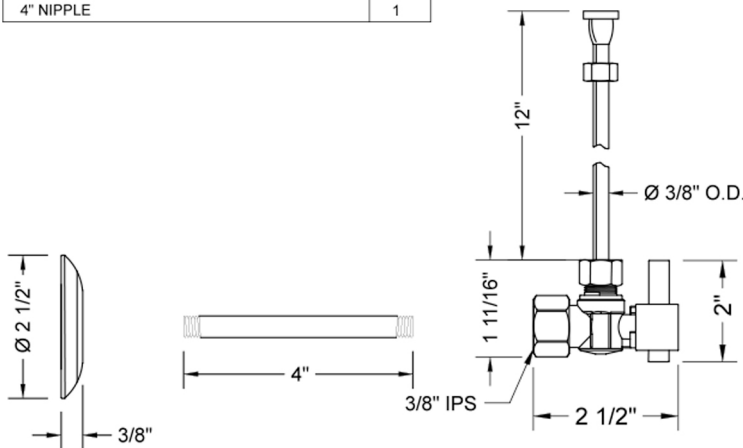

Quarter Turn Angle Pattern 3/8" IPS x 3/8" O.D. Toilet Supply Kit with Square Lever 12" Supply Tube, Escutcheon

Model #: 615-6-71-

FEATURES:

- Complete Toilet Supply Kit
- Kit contains:
 - (1) Quarter Turn Angle Pattern 3/8" IPS x 3/8" O.D. Supply Valve with Square Lever Handle P/N 615-6
 - (1) 12" Copper Supply Tube P/N 771
 - (1) Escutcheon P/N 740 (ULB P/N 6015)
 - (1) 3/8" Brass Nipple P/N 801-38.4

SPECIFICATION DRAWING:

COMPONENTS	
DESCRIPTION	QTY:
ANGLE VALVE - SQUARE LEVER HANDLE	1
12" X 3/8" O.D. SUPPLY TUBE	1
ESCUTCHEON	1
PLASTIC FILL VALVE COUPLING NUT	1
4" NIPPLE	1

AVAILABLE HANDLES: