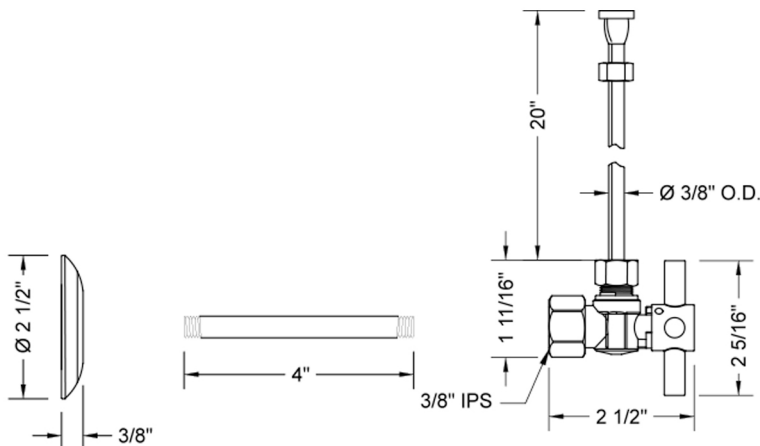

Quarter Turn Angle Pattern 3/8" IPS x 3/8" O.D. Toilet Supply Kit with Contempo Cross Handle, 20" Supply Tube, Escutcheon

Model #: 615-4-72-

FEATURES:

- Complete Toilet Supply Kit
- Kit contains:
 - (1) Quarter Turn Angle Pattern 3/8" IPS x 3/8" O.D. Supply Valve with Contempo Cross Handle P/N 615-4
 - (1) 20" Copper Supply Tube P/N 772
 - (1) Escutcheon P/N 740 (ULB P/N 6015)
 - (1) 3/8" Brass Nipples P/N 801-38.4

SPECIFICATION DRAWING:

COMPONENTS	
DESCRIPTION	QTY:
ANGLE VALVE - CONTEMPO CROSS HANDLE	1
20" X 3/8" O.D. SUPPLY TUBE	1
ESCUTCHEON	1
PLASTIC FILL VALVE COUPLING NUT	1
4" NIPPLE	1

AVAILABLE HANDLES: