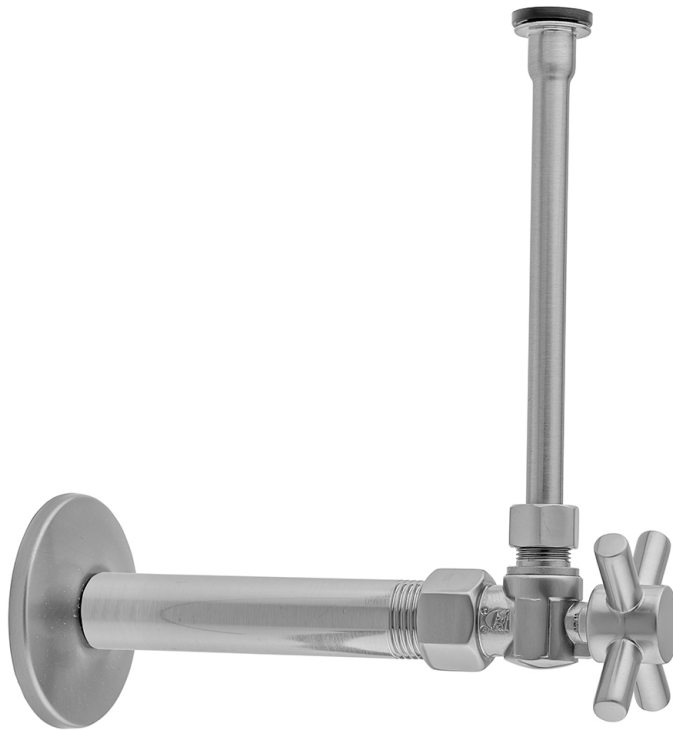

Quarter Turn Angle Pattern 3/8" IPS x 3/8" O.D. Toilet Supply Kit with Contempo Cross Handle, 20" Supply Tube, Escutcheon

Model #: 615-4-72-

FEATURES:

- Complete Toilet Supply Kit
- Kit contains:
 - (1) Quarter Turn Angle Pattern 3/8" IPS x 3/8" O.D. Supply Valve with Contempo Cross Handle P/N 615-4
 - (1) 20" Copper Supply Tube P/N 772
 - (1) Escutcheon P/N 740 (ULB P/N 6015)
 - (1) 3/8" Brass Nipples P/N 801-38.4

AVAILABLE FINISHES:

Polished Chrome (PCH)	Satin Chrome (SC)	Bronze Umber (BU)
Satin Nickel (SN)	Pewter (PEW)	Caramel Bronze (CB)
Polished Nickel (PN)	Antique Brass (AB)	Antique Copper (ACU)
Oil-Rubbed Bronze (ORB)	Polished Brass (PB)	Polished Copper (PCU)
Vintage Bronze (VB)	Satin Brass (SB)	Matte Black (MBK)
Satin Gold (SG)	Polished Gold (PG)	Black Nickel (BKN)
Bombay Gold (BG)	Jewelers Gold (JG)	Europa Bronze (EB)
White (WH)	Sedona Beige (SDB)	Tristan Brass (TB)
Unlacquered Brass (ULB)	Satin Cooper (SCU)	

SPECIFICATION DRAWING:

COMPONENTS	
DESCRIPTION	QTY:
ANGLE VALVE - CONTEMPO CROSS HANDLE	1
20" X 3/8" O.D. SUPPLY TUBE	1
ESCUTCHEON	1
PLASTIC FILL VALVE COUPLING NUT	1
4" NIPPLE	1

AVAILABLE HANDLES: