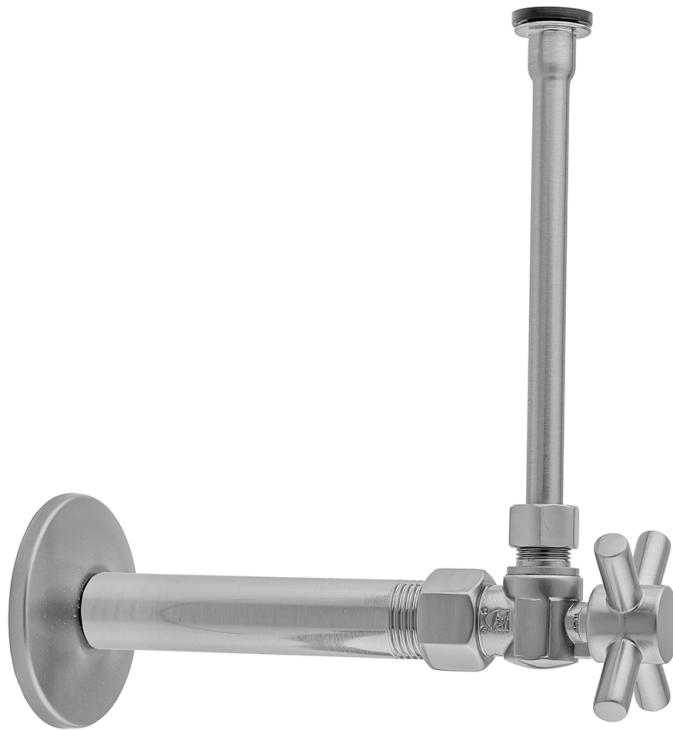

Quarter Turn Angle Pattern 3/8" IPS x 3/8" O.D. Toilet Supply Kit with Contempo Cross Handle, 12" Supply Tube, Escutcheon

Model #: 615-4-71-

FEATURES:

- Complete Toilet Supply Kit
- Kit contains:
 - (1) Quarter Turn Angle Pattern 3/8" IPS x 3/8" O.D. Supply Valve with Contempo Cross Handle P/N 615-4
 - (1) 12" Copper Supply Tube P/N 771
 - (1) Escutcheon P/N 740 (ULB P/N 6015)
 - (1) 3/8" Brass Nipple P/N 801-38.4

AVAILABLE FINISHES:

Polished Chrome (PCH)	Satin Chrome (SC)	Bronze Umber (BU)
Satin Nickel (SN)	Pewter (PEW)	Caramel Bronze (CB)
Polished Nickel (PN)	Antique Brass (AB)	Antique Copper (ACU)
Oil-Rubbed Bronze (ORB)	Polished Brass (PB)	Polished Copper (PCU)
Vintage Bronze (VB)	Satin Brass (SB)	Matte Black (MBK)
Satin Gold (SG)	Polished Gold (PG)	Black Nickel (BKN)
Bombay Gold (BG)	Jewelers Gold (JG)	Europa Bronze (EB)
White (WH)	Sedona Beige (SDB)	Tristan Brass (TB)
Unlacquered Brass (ULB)	Satin Cooper (SCU)	

SPECIFICATION DRAWING:

COMPONENTS	
DESCRIPTION	QTY:
ANGLE VALVE - CONTEMPO CROSS HANDLE	1
12" X 3/8" O.D. SUPPLY TUBE	1
ESCUTCHEON	1
PLASTIC FILL VALVE COUPLING NUT	1
4" NIPPLE	1

AVAILABLE HANDLES: