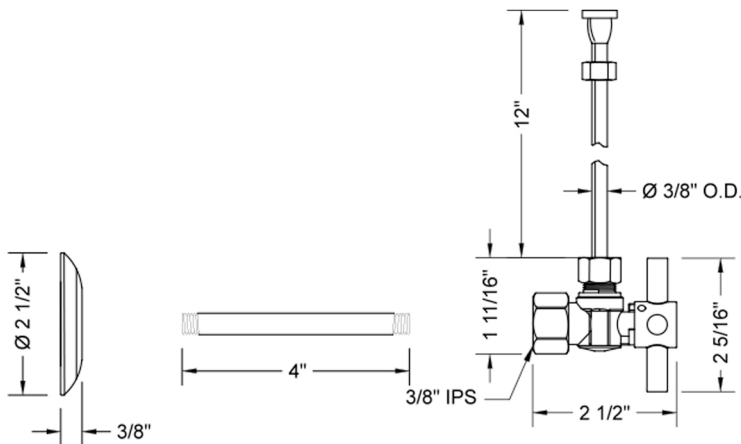

Quarter Turn Angle Pattern 3/8" IPS x 3/8" O.D. Toilet Supply Kit with Contempo Cross Handle, 12" Supply Tube, Escutcheon

Model #: 615-4-71-

FEATURES:

- Complete Toilet Supply Kit
- Kit contains:
 - (1) Quarter Turn Angle Pattern 3/8" IPS x 3/8" O.D. Supply Valve with Contempo Cross Handle P/N 615-4
 - (1) 12" Copper Supply Tube P/N 771
 - (1) Escutcheon P/N 740 (ULB P/N 6015)
 - (1) 3/8" Brass Nipple P/N 801-38.4

SPECIFICATION DRAWING:

COMPONENTS	
DESCRIPTION	QTY:
ANGLE VALVE - CONTEMPO CROSS HANDLE	1
12" X 3/8" O.D. SUPPLY TUBE	1
ESCUTCHEON	1
PLASTIC FILL VALVE COUPLING NUT	1
4" NIPPLE	1

AVAILABLE HANDLES: