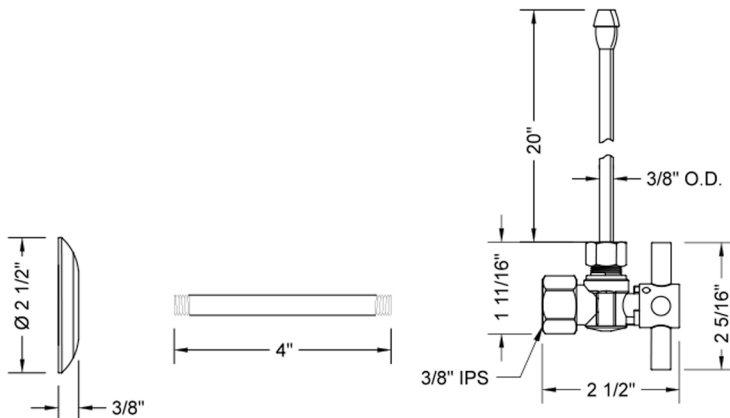

Quarter Turn Angle Pattern 3/8" IPS x 3/8" O.D. Faucet Supply Kit with Contempo Cross Handle, 20" Supply Tubes, Escutcheons

Model #: 615-4-62-

FEATURES:

- Complete Faucet Supply Kit
- Kit contains:
 - (2) Quarter Turn Angle Pattern 3/8" IPS x 3/8" O.D. Supply Valve with Contempo Cross Handle P/N 615-4
 - (2) 20" Copper Supply Tubes P/N 662
 - (2) Escutcheons P/N 740 (ULB P/N 6015)
 - (2) 3/8" Brass Nipples P/N 801-38.4

SPECIFICATION DRAWING:

COMPONENTS	
DESCRIPTION	QTY:
ANGLE VALVE - CONTEMPO CROSS HANDLE	2
20" X 3/8" O.D. SUPPLY TUBE	2
2 1/2" SURE GRIP ESCUTCHEON	2
4" NIPPLE	2

AVAILABLE HANDLES: