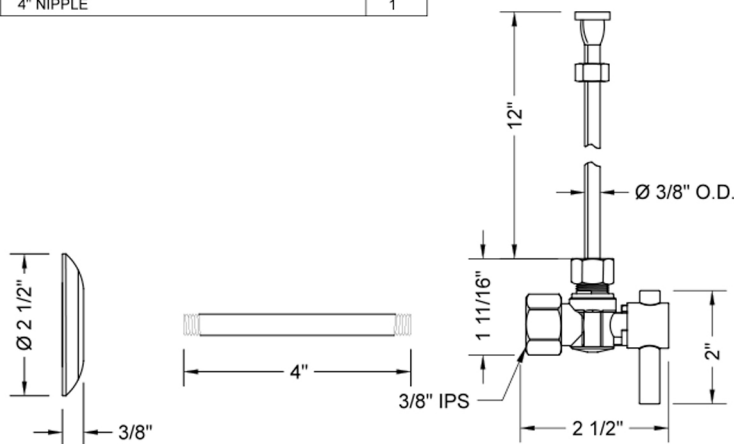

Quarter Turn Angle Pattern 3/8" IPS x 3/8" O.D. Toilet Supply Kit with Contempo Lever Handle, 12" Supply Tube, Escutcheon

Model #: 615-2-71-

FEATURES:

- Complete Toilet Supply Kit
- Kit contains:
 - (1) Quarter Turn Angle Pattern 3/8" IPS x 3/8" O.D. Supply Valve with Contempo Lever Handle P/N 615-2
 - (1) 12" Copper Supply Tube P/N 771
 - (1) Escutcheon P/N 740 (ULB P/N 6015)
 - (1) 3/8" Brass Nipple P/N 801-38.4

SPECIFICATION DRAWING:

COMPONENTS	
DESCRIPTION	QTY:
ANGLE VALVE - CONTEMPO LEVER HANDLE	1
12" X 3/8" O.D. SUPPLY TUBE	1
ESCUTCHEON	1
PLASTIC FILL VALVE COUPLING NUT	1
4" NIPPLE	1

AVAILABLE HANDLES: