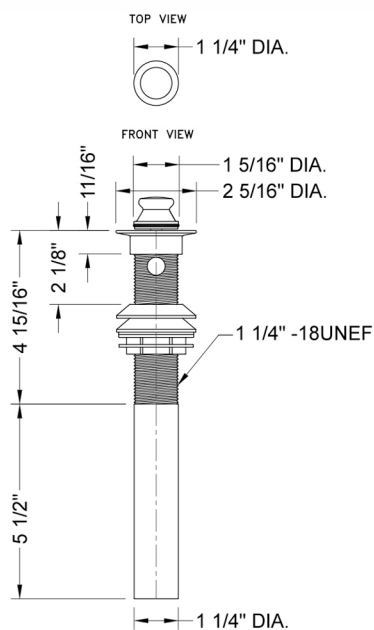

## Lift & Turn Lavatory Drain with Overflow

**Model #: 606-**

### FEATURES:

- Lift & turn style drain
- Fits 1 1/2" opening (standard flange)
- Drain can be opened or closed in basin
- Ideal for vessel sinks
- Threads are unfinished in EB, MBK, SDB, TB & WH
- With Overflow

### SPECIFICATION DRAWING: