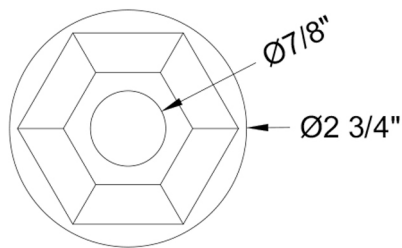

Hex Escutcheon

Model #: 6017-

FEATURES:

- 2 3/4" Diameter multi fit brass escutcheon
- Supplied with three O-rings to fit:
 - 1/2" IPS wall & ceiling drop nipples
 - 1/2" showerarms
 - Cover tubes 578- & 579
 - 629- & 631- series valves
- Decorative design

SPECIFICATION DRAWING:

TOP VIEW

SIDE VIEW