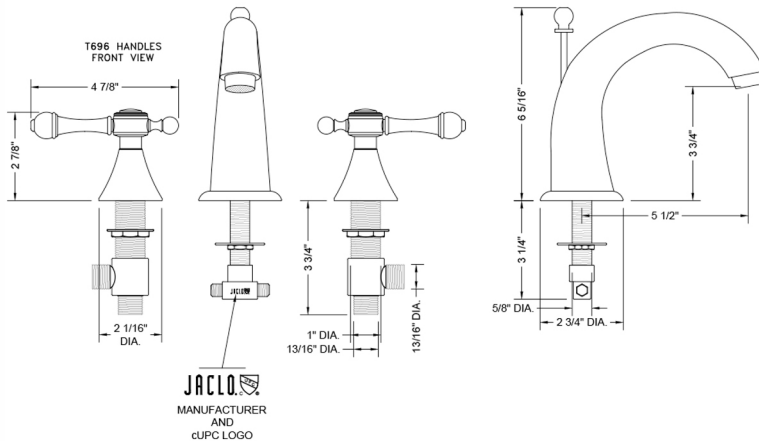

SPECIFICATION DRAWING: