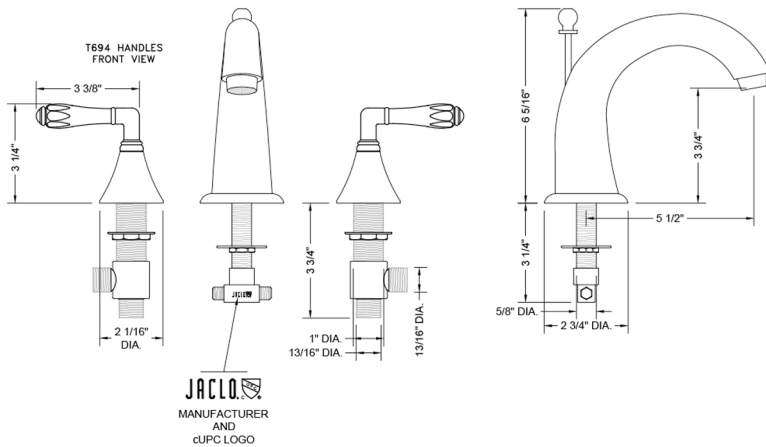

Cranford Faucet with Smooth Lever Handles & Fully Polished & Plated Pop-Up Drain

Model #: 5460-T694-836-

JACLO®

Confidence from start to finish.™

FEATURES:

- All brass 8" - 12" widespread faucet includes fully polished & plated brass pop-up drain with overflow
- 1/4 turn ceramic valves
- Stationary Spout
- Available Flow Rates: 1.5, 1.2 & 0.5 GPM. Additional flow rate (aerator) options available. Contact JACLO.
- 5 1/2" spout reach
- Spout Hole Size Min-Max: 1 1/4" - 1 3/4"
- Valve Hole Size Min-Max: 1 1/8" - 1 5/8"

SPECIFICATION DRAWING:

AVAILABLE HANDLES: